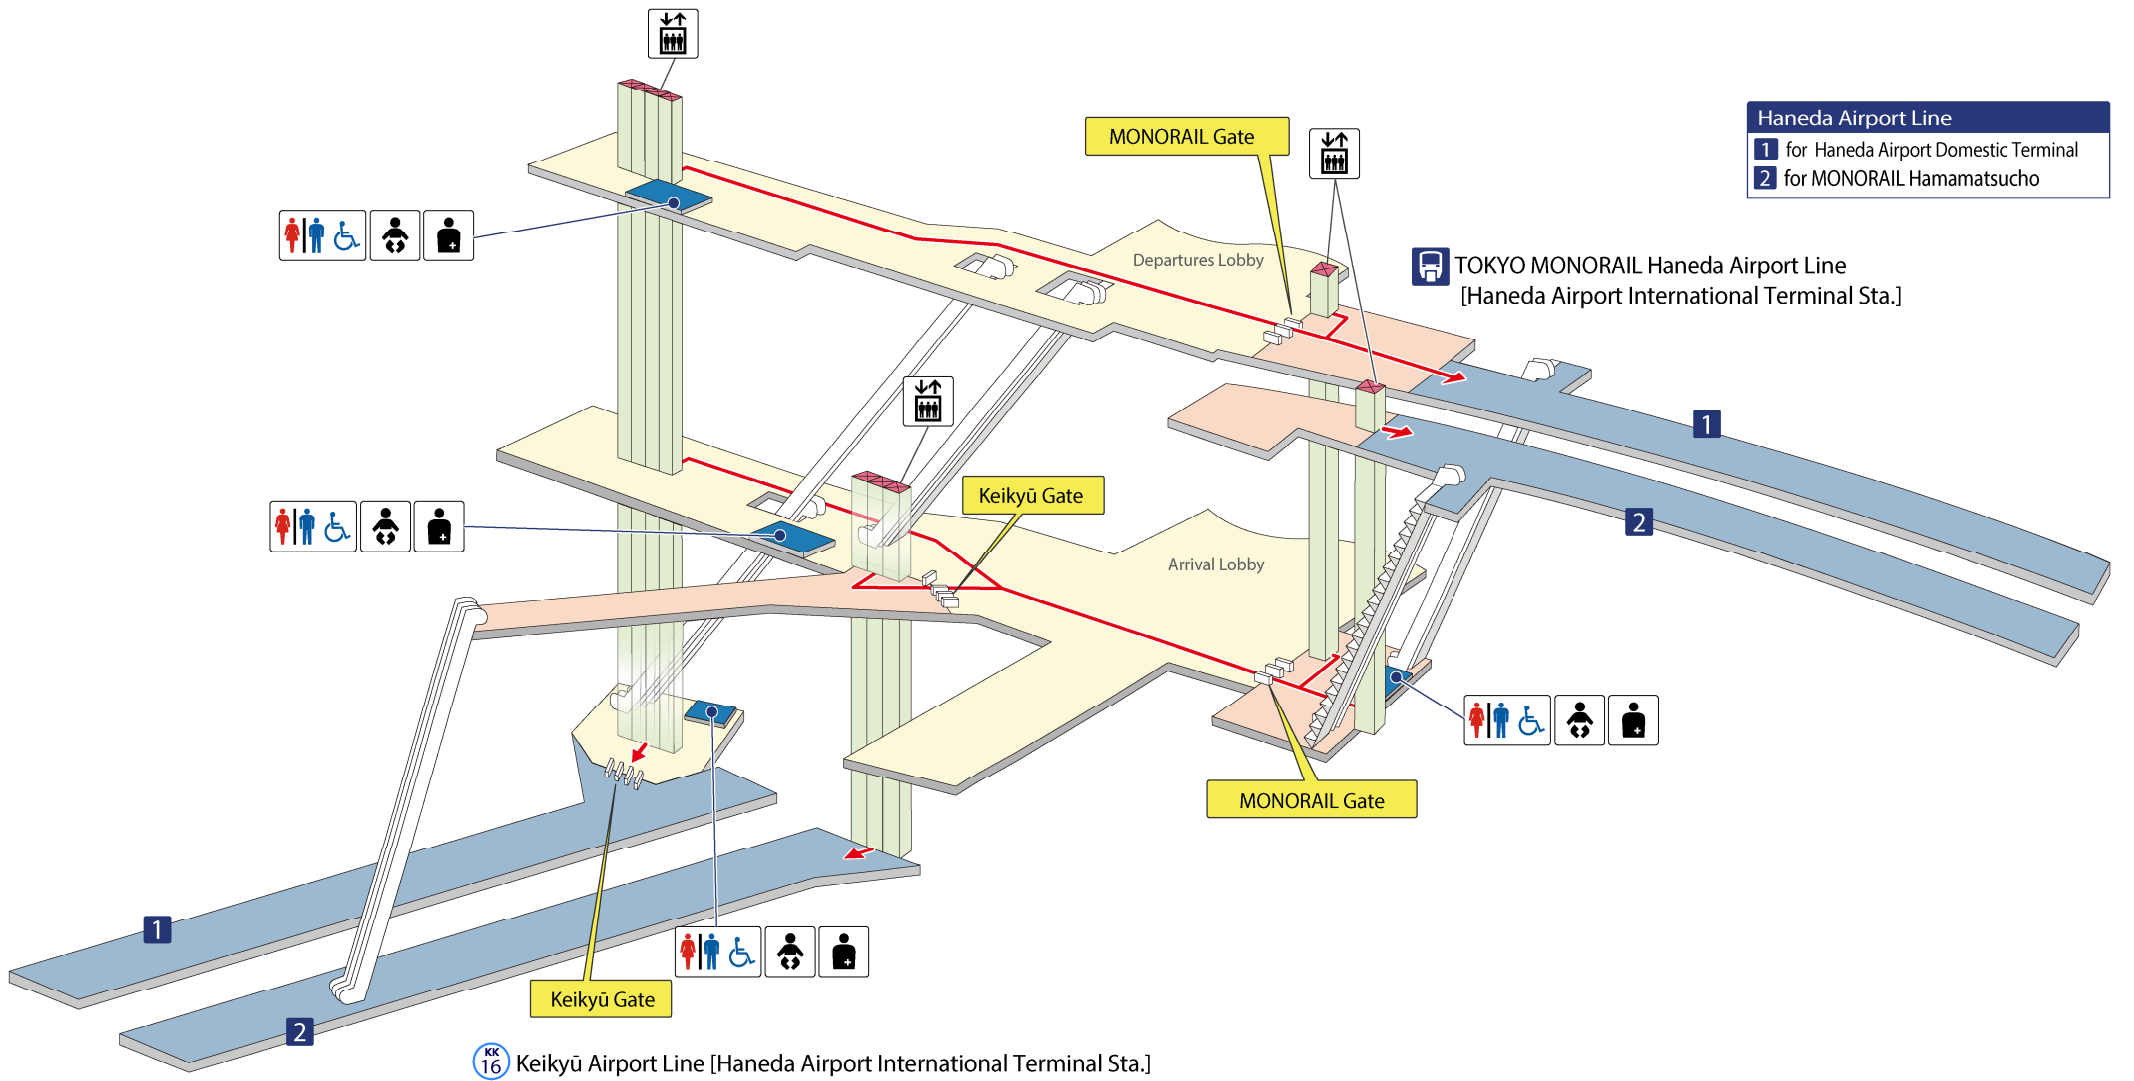

Haneda Airport International Terminal Station

Haneda Airport Line
1 for Haneda Airport Domestic Terminal
2 for MONORAIL Hamamatsucho

 TOKYO MONORAIL Haneda Airport Line
 [Haneda Airport International Terminal Sta.]

 Keikyū Airport Line [Haneda Airport International Terminal Sta.]

Keikyū Airport Line 
1 for Haneda Airport Domestic Terminal
2 for Shinagawa, Shimbashi, Nihombashi & Narita Airport Keikyū Kamata & Yokohama

 Accessible Route	 Slopes	JR Lines	Other Lines
 Elevator	 Stairs	Outside the gates	Outside the gates
 Escalator	 Restroom	 Inside the gates	 Inside the gates