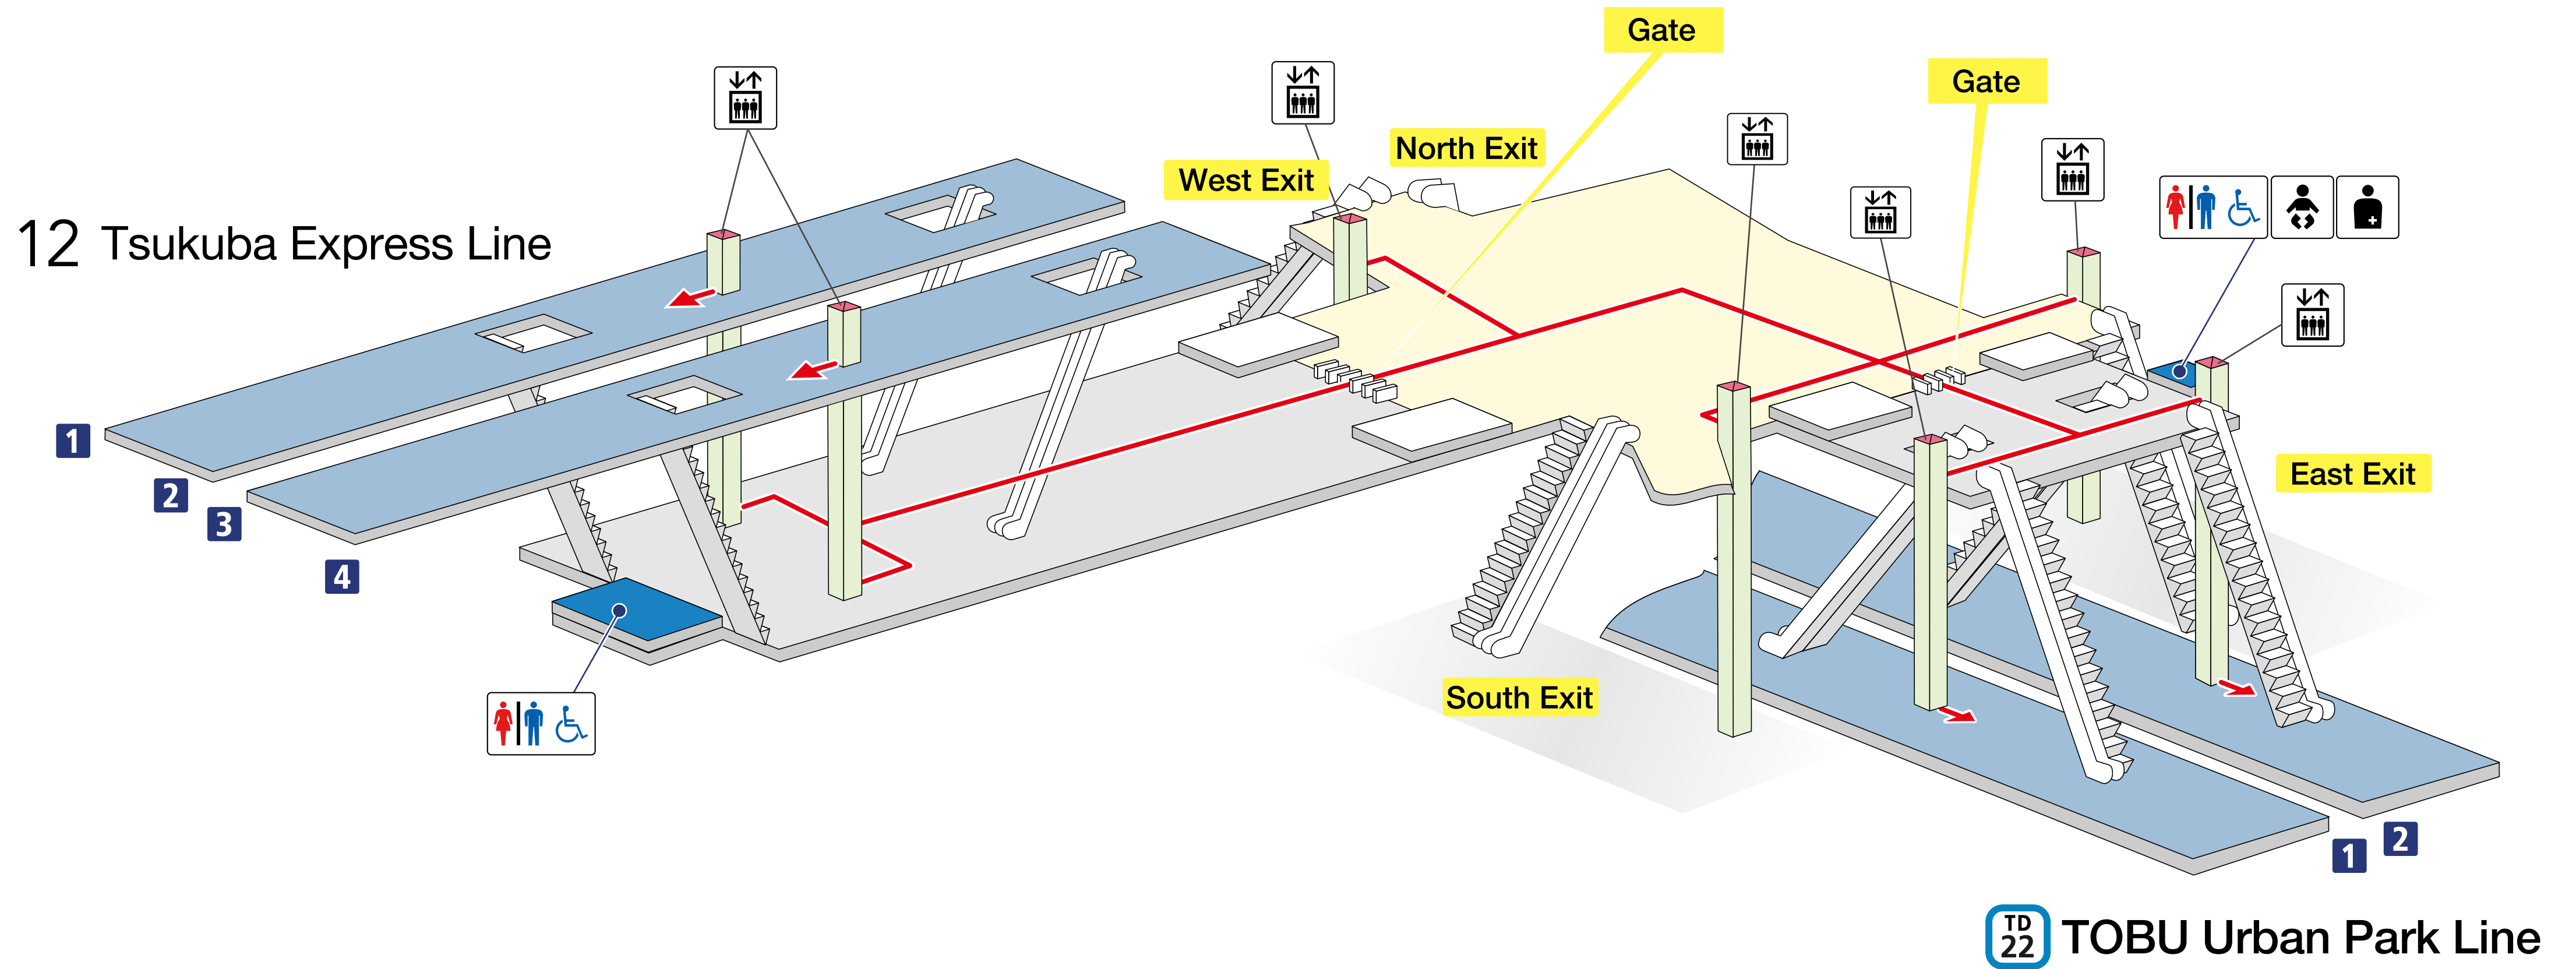

Nagareyama-otakanomori Station

Tsukuba Express Line
1 for Tsukuba
2 for Akihabara

TOBU Urban Park Line 
1 for Omiya
2 for Kashiwa

 Accessible Route	 Slopes	JR Lines	Other Lines
 Elevator	 Stairs	Outside the gates	Outside the gates
 Escalator	 Restroom	Inside the gates	Inside the gates
		 Tracks	 Tracks