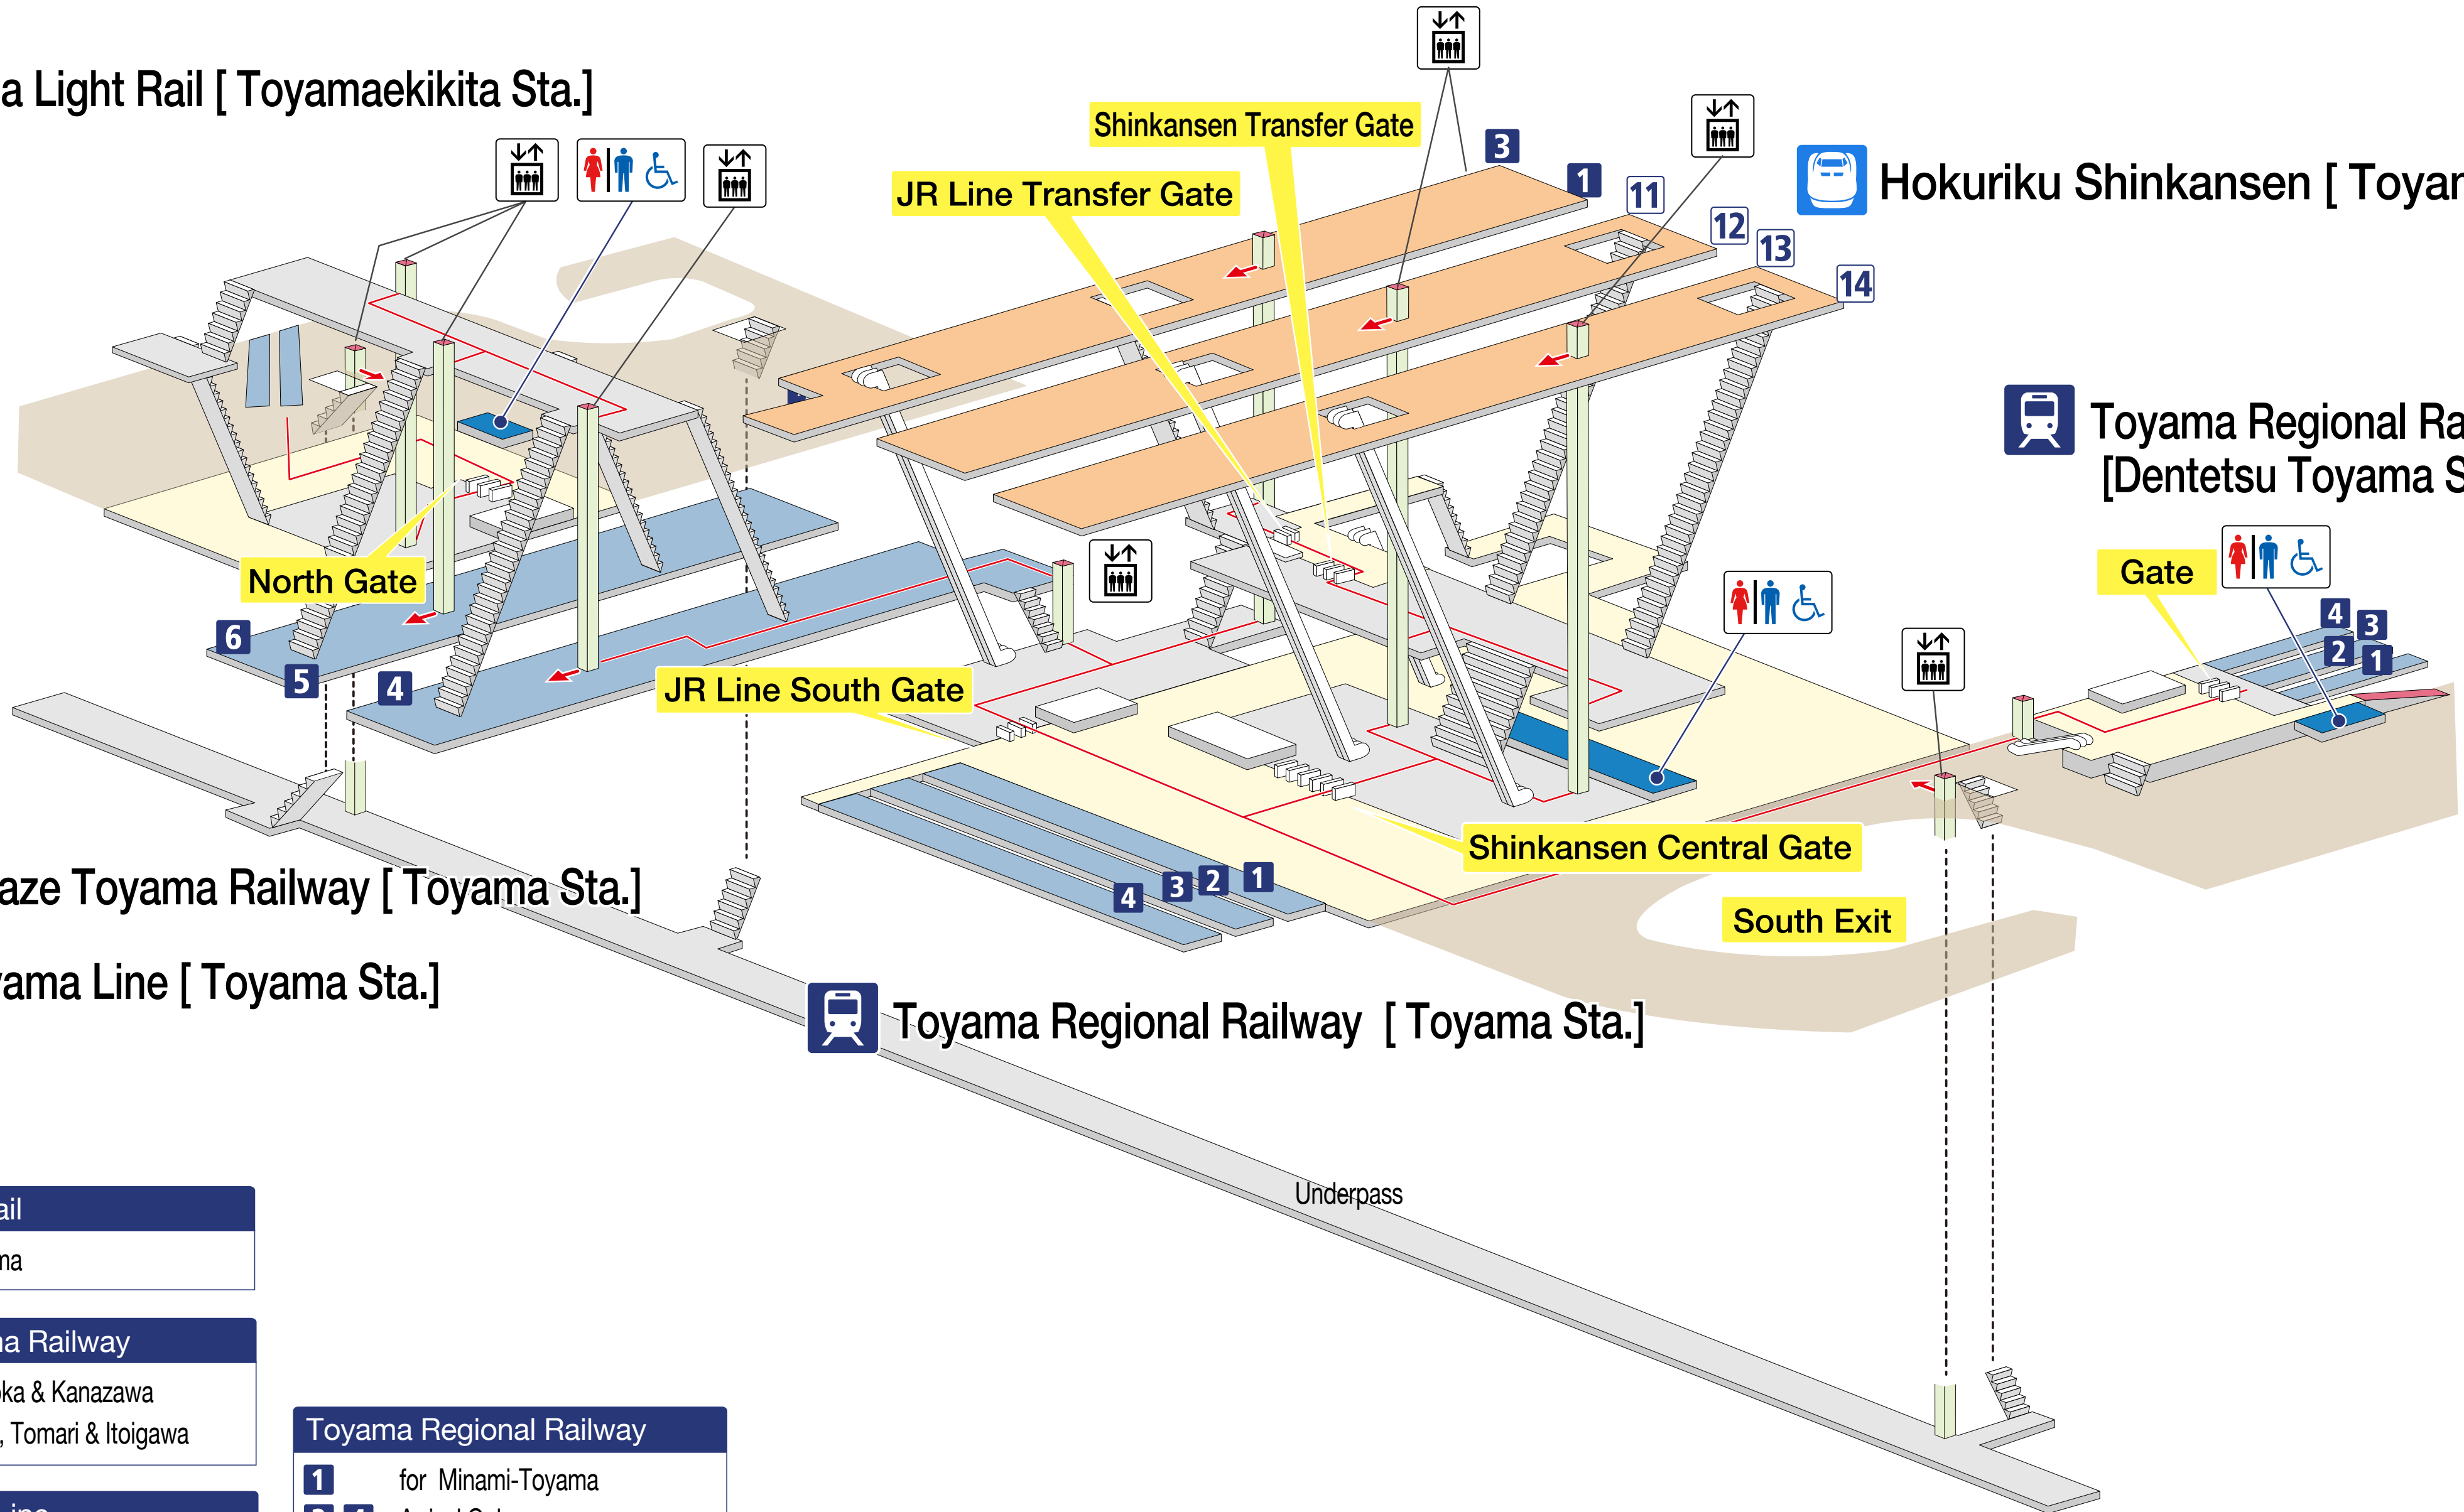

Toyama Station

Toyama Light Rail [Toyamaekikita Sta.]

Hokuriku Shinkansen [Toyama Sta.]

Toyama Regional Railway [Dentetsu Toyama Sta.]

Ainokaze Toyama Railway [Toyama Sta.]

Takayama Line [Toyama Sta.]

Toyama Regional Railway [Toyama Sta.]

Toyama Light Rail
1 2 for Iwasehama

Ainokaze Toyama Railway
1 3 for Takaoka & Kanazawa
4 5 6 for Uozu , Tomari & Itoigawa

JR Takayama Line
1 2 3 for Etchu-Yao & Takayama

JR Hokuriku-Shinkansen
11 12 for Nagano & Tokyo
13 14 for Kanazawa

Toyama Regional Railway
1 for Minami-Toyama
2 4 Arrival Only
3 for Daigaku-Mae , Roop Line

Toyama Regional Railway
1 ~ 4 for Unazuki , Tateyama , Fujikoshi & Kamidaki

Accessible Route	Slopes	JR Lines	Other Lines
Elevator	Stairs	Outside the gates	Outside the gates
Escalator	Restroom	Inside the gates	Inside the gates
		Tracks	Tracks