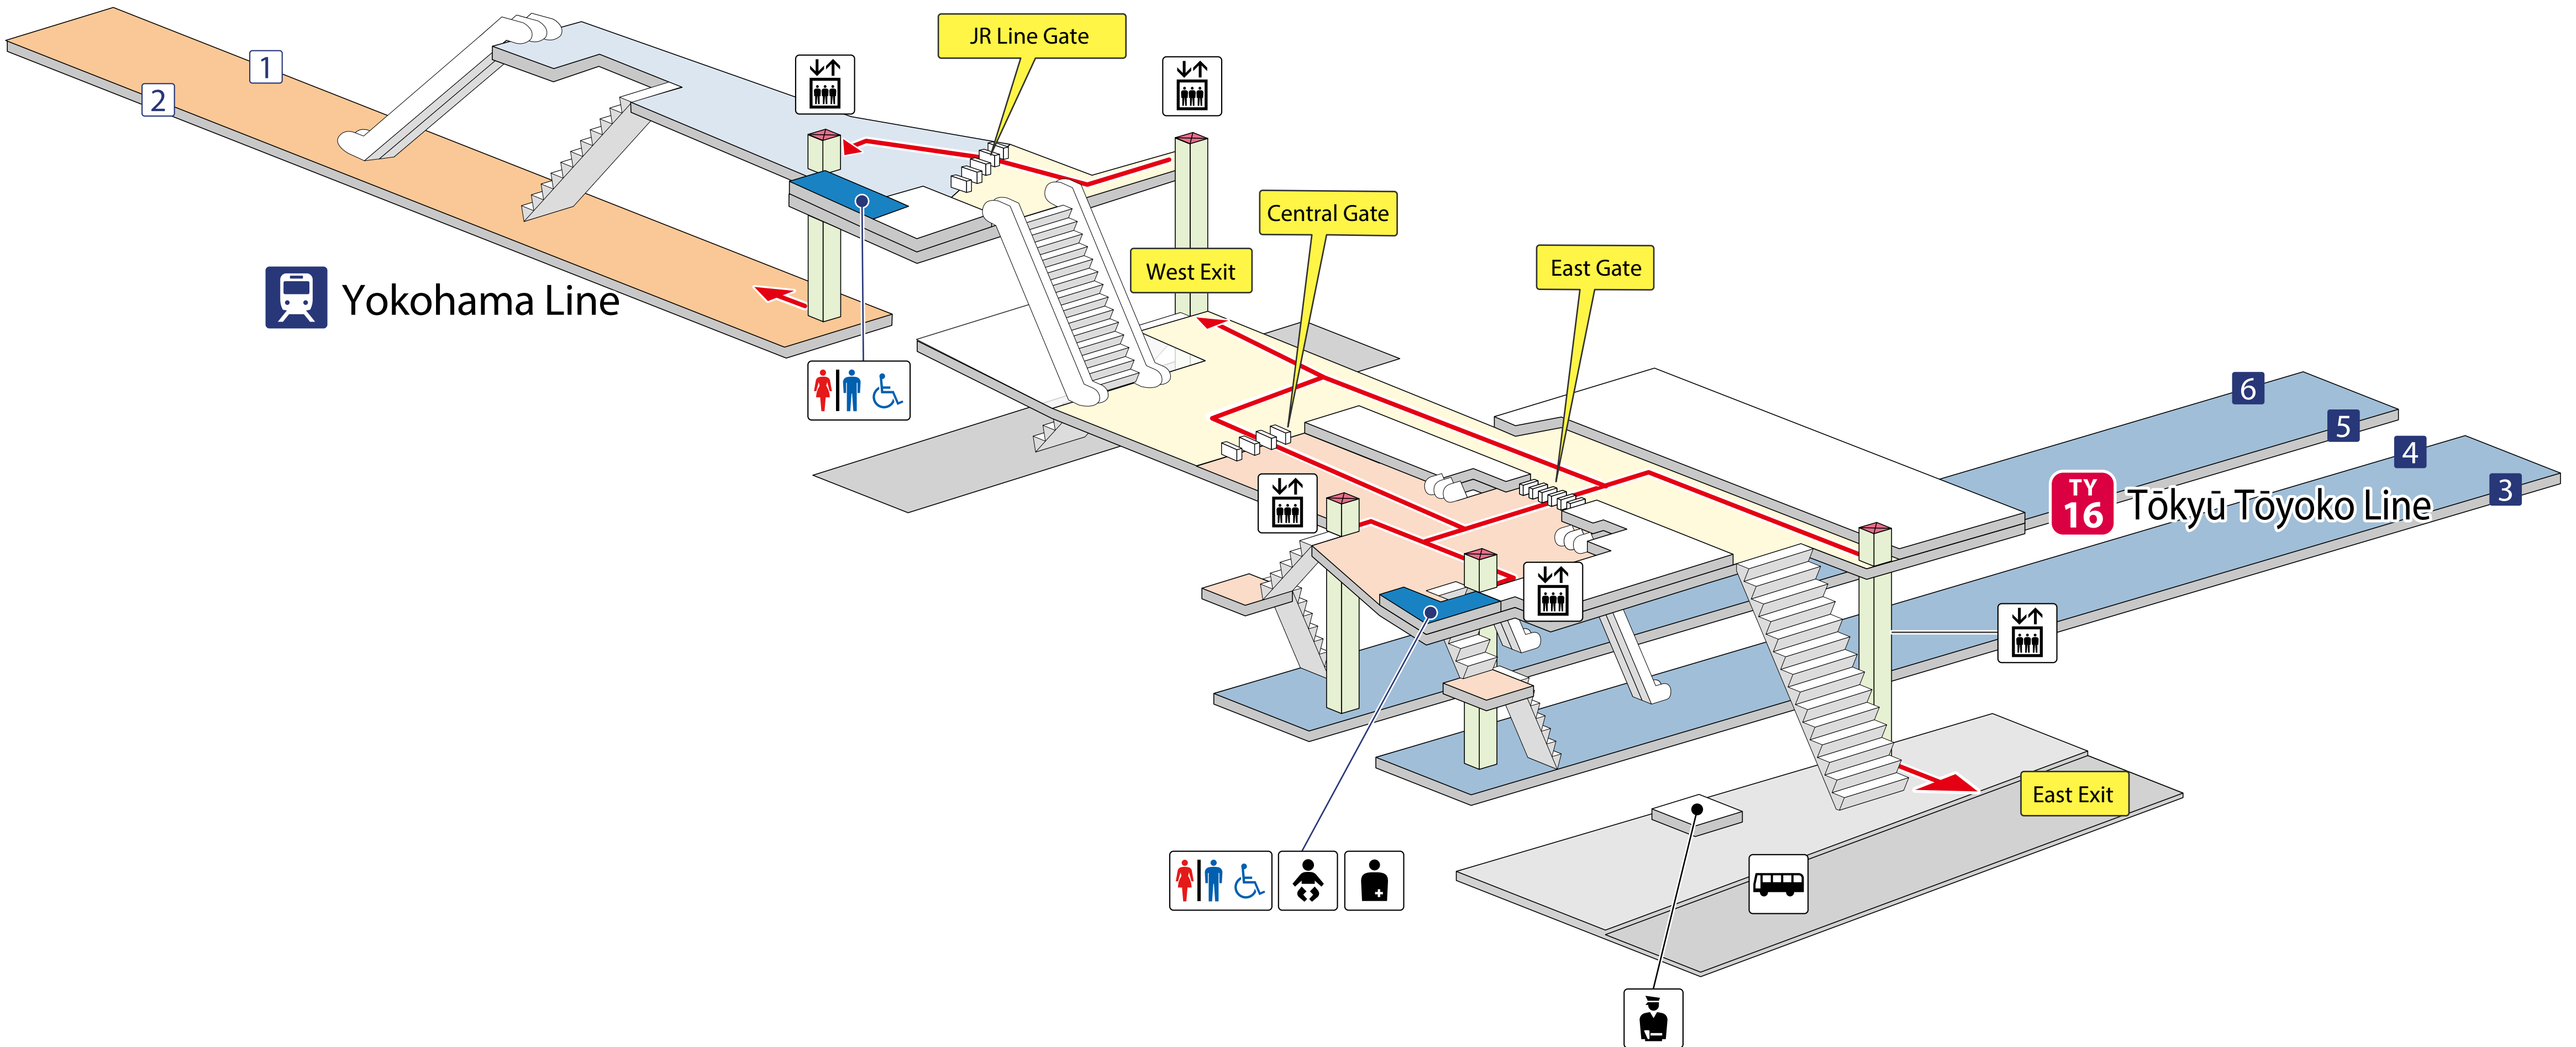

Kikuna Station

JR Yokohama Line
 1 for Higashi-Kanagawa, Yokohama & Ofuna
 2 for Shin-Yokohama, Machida & Hachioji

Tokyu Toyoko Line **TY**
 3 4 for Yokohama & Motomachi-Chukagai
 5 6 for Shibuya, Ikebukuro, Tokorozawa & Kawagoeshi

Accessible Route	Slopes	JR Lines	Other Lines
Elevator	Stairs	Outside the gates	Outside the gates
Escalator	Restroom	Inside the gates	Inside the gates
		Tracks	Tracks