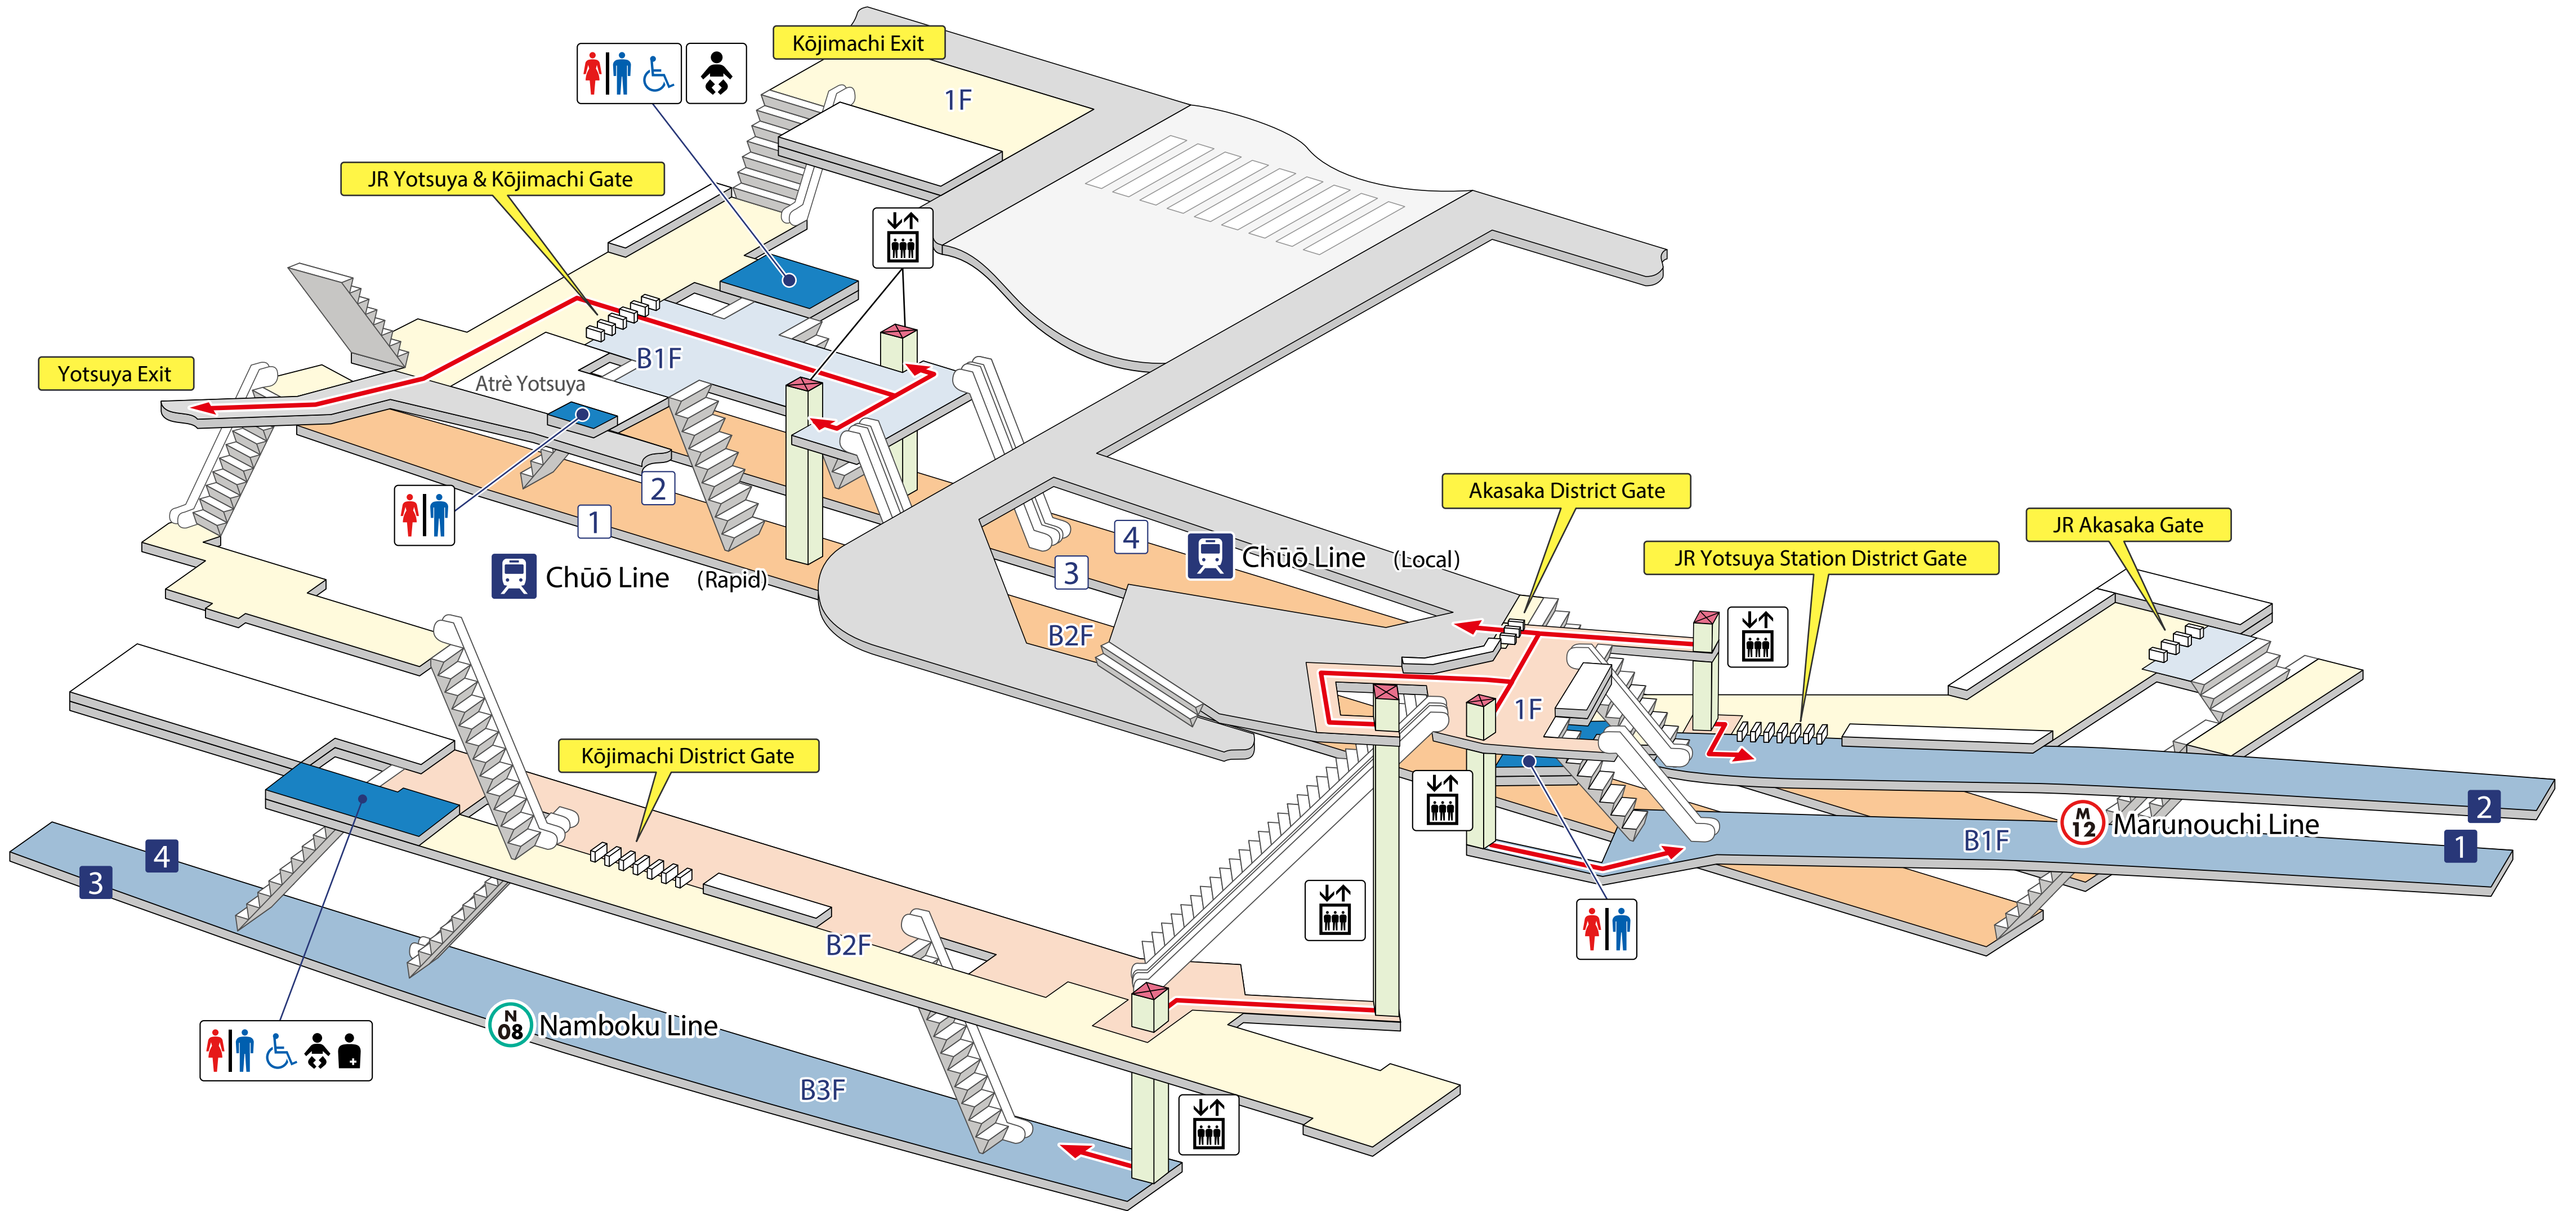

Yotsuya Station

JR Chūō Line (Rapid)
 1 for Tōkyō
 2 for Shinjuku, Tachikawa & Takao

JR Chūō Line (Local)
 3 for Ochanomizu, Funabashi & Chiba
 4 for Shinjuku, Nakano & Mitaka

Marunouchi Line (M)
 1 for Shinjuku & Ogikubo
 2 for Ginza & Ikebukuro

Namboku Line (N)
 3 for Akabane-iwabuchi & Urawa-misono
 4 for Meguro & Musashi-kosugi

Accessible Route	Slopes	JR Lines	Other Lines
Elevator	Stairs	Outside the gates	Outside the gates
Escalator	Restroom	Inside the gates	Tracks
		Tracks	Inside the gates