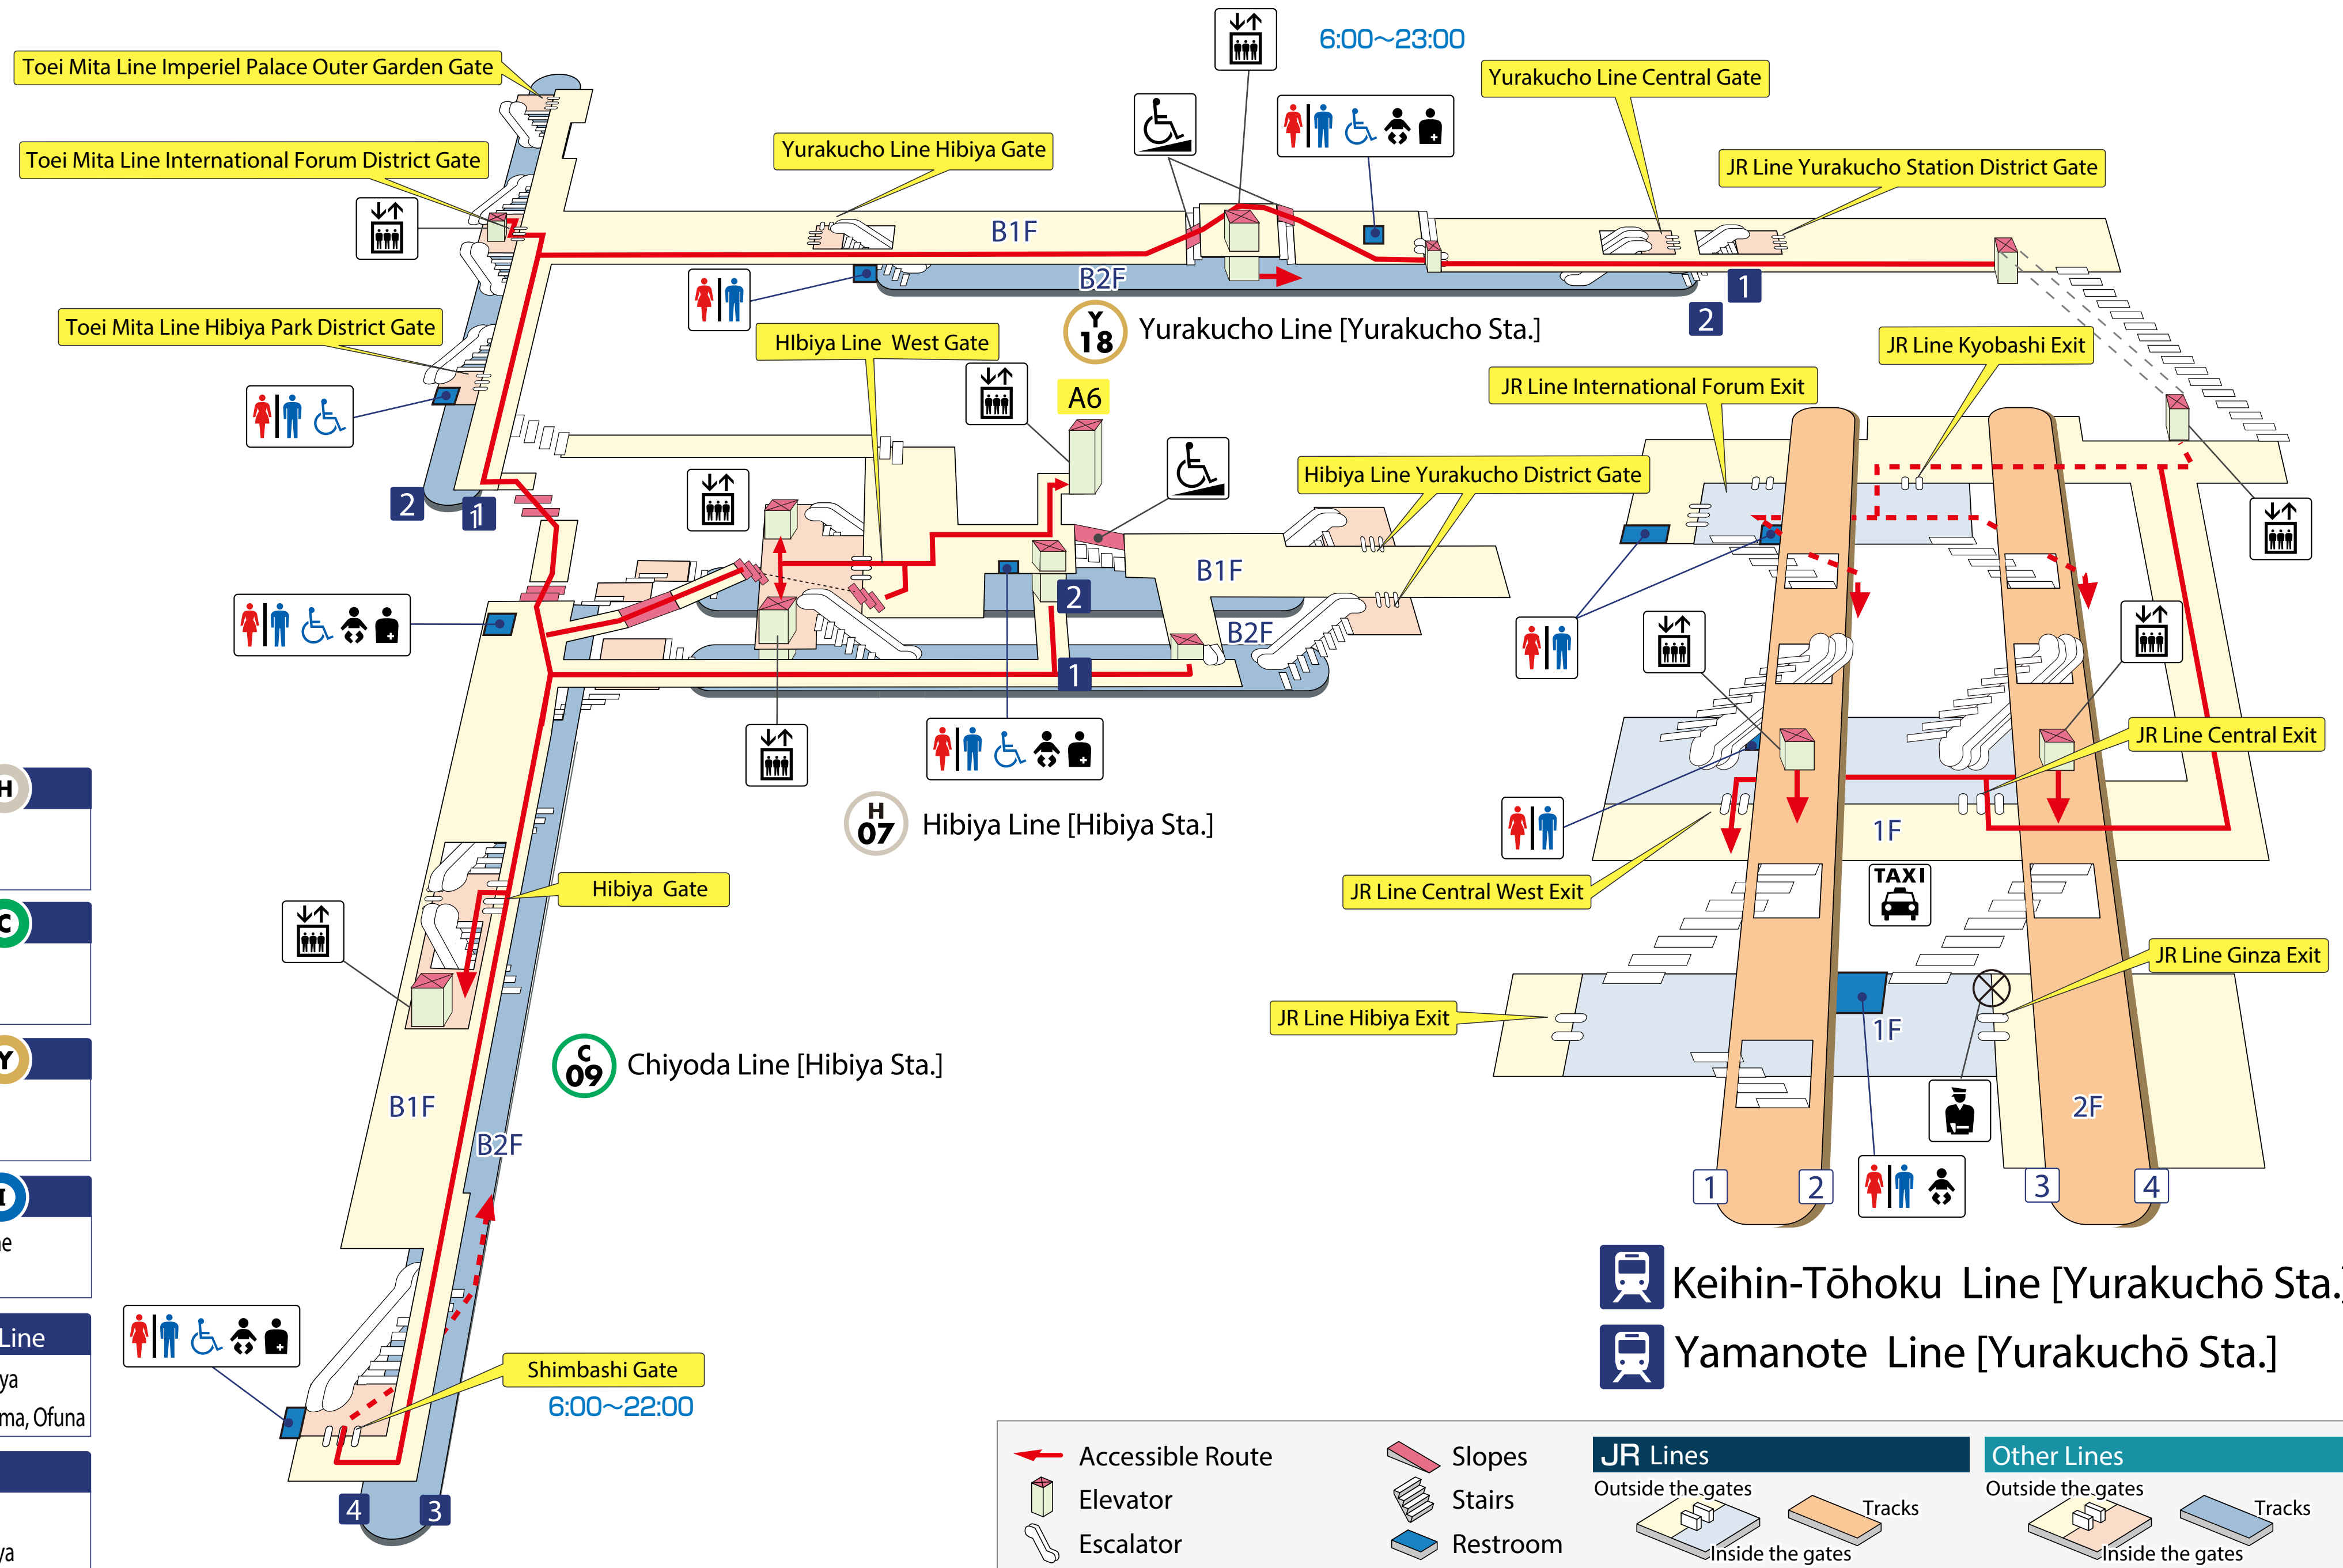

Yurakuchō Station Hibiya Station

- Hibiya Line (H)**
 - 1 for Nakaneguro
 - 2 for Kitasenju
- Chiyoda Line (C)**
 - 3 for Yoyogiuehara
 - 4 for Ayase
- Yurakucho Line (Y)**
 - 1 for Shinkiba
 - 2 for Wakoshi
- Toei Mita Line (I)**
 - 1 for Meguro & Tokyu Line
 - 2 for Takashimadaira
- Keihin-Tōhoku Line (JR)**
 - 1 for Tokyo, Ueno & Omiya
 - 4 for Shinagawa, Yokohama, Ofuna
- Yamanote Line (JR)**
 - 2 for Tokyo & Ueno
 - 3 for Shinagawa & Shibuya