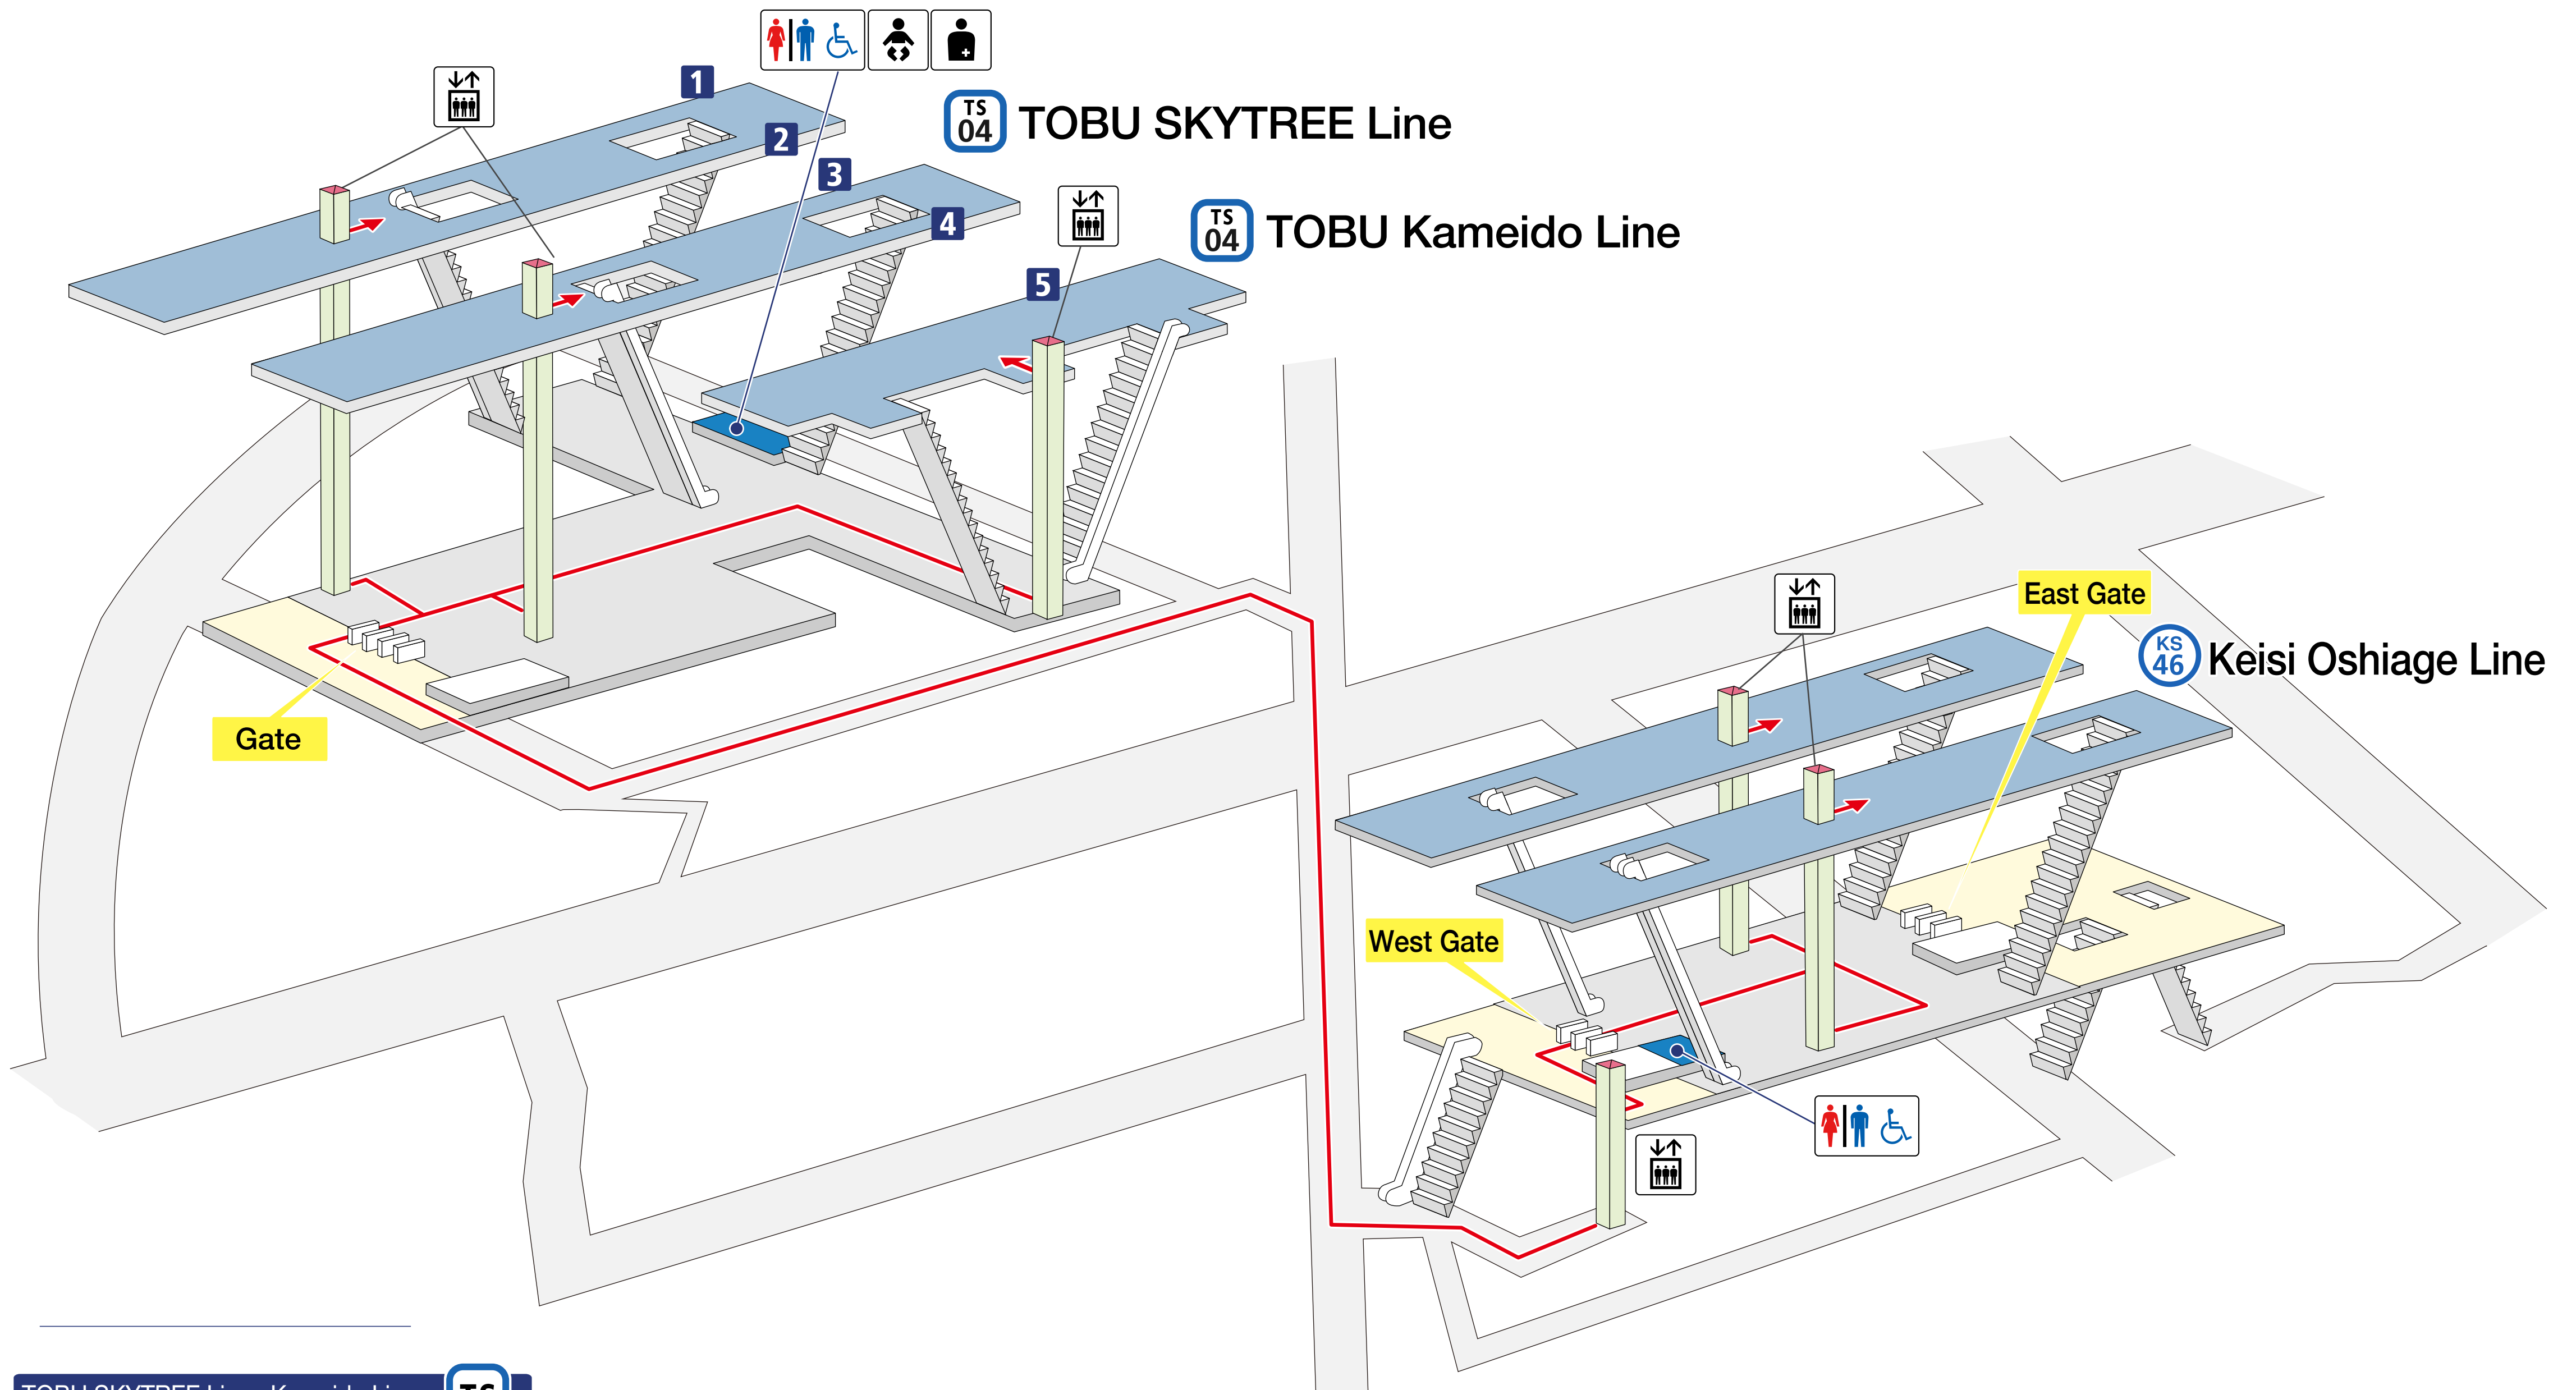

Hikifune , Keisei Hikifune Station

TOBU SKYTREE Line , Kameido Line **TS**
1 2 for Tobu-dobutsukoen
3 4 for Asakusa & Shibuya
5 for Kameido

Keisei Oshiage Line **KS**
1 for Oshiage , Nishi-magome & Keikyu Line
2 for Funabashi , Chiba , Narita-airport & Hokusio Line

Accessible Route	Slopes	JR Lines	Other Lines
Elevator	Stairs	Outside the gates	Outside the gates
Escalator	Restroom	Inside the gates	Inside the gates
		Tracks	Tracks