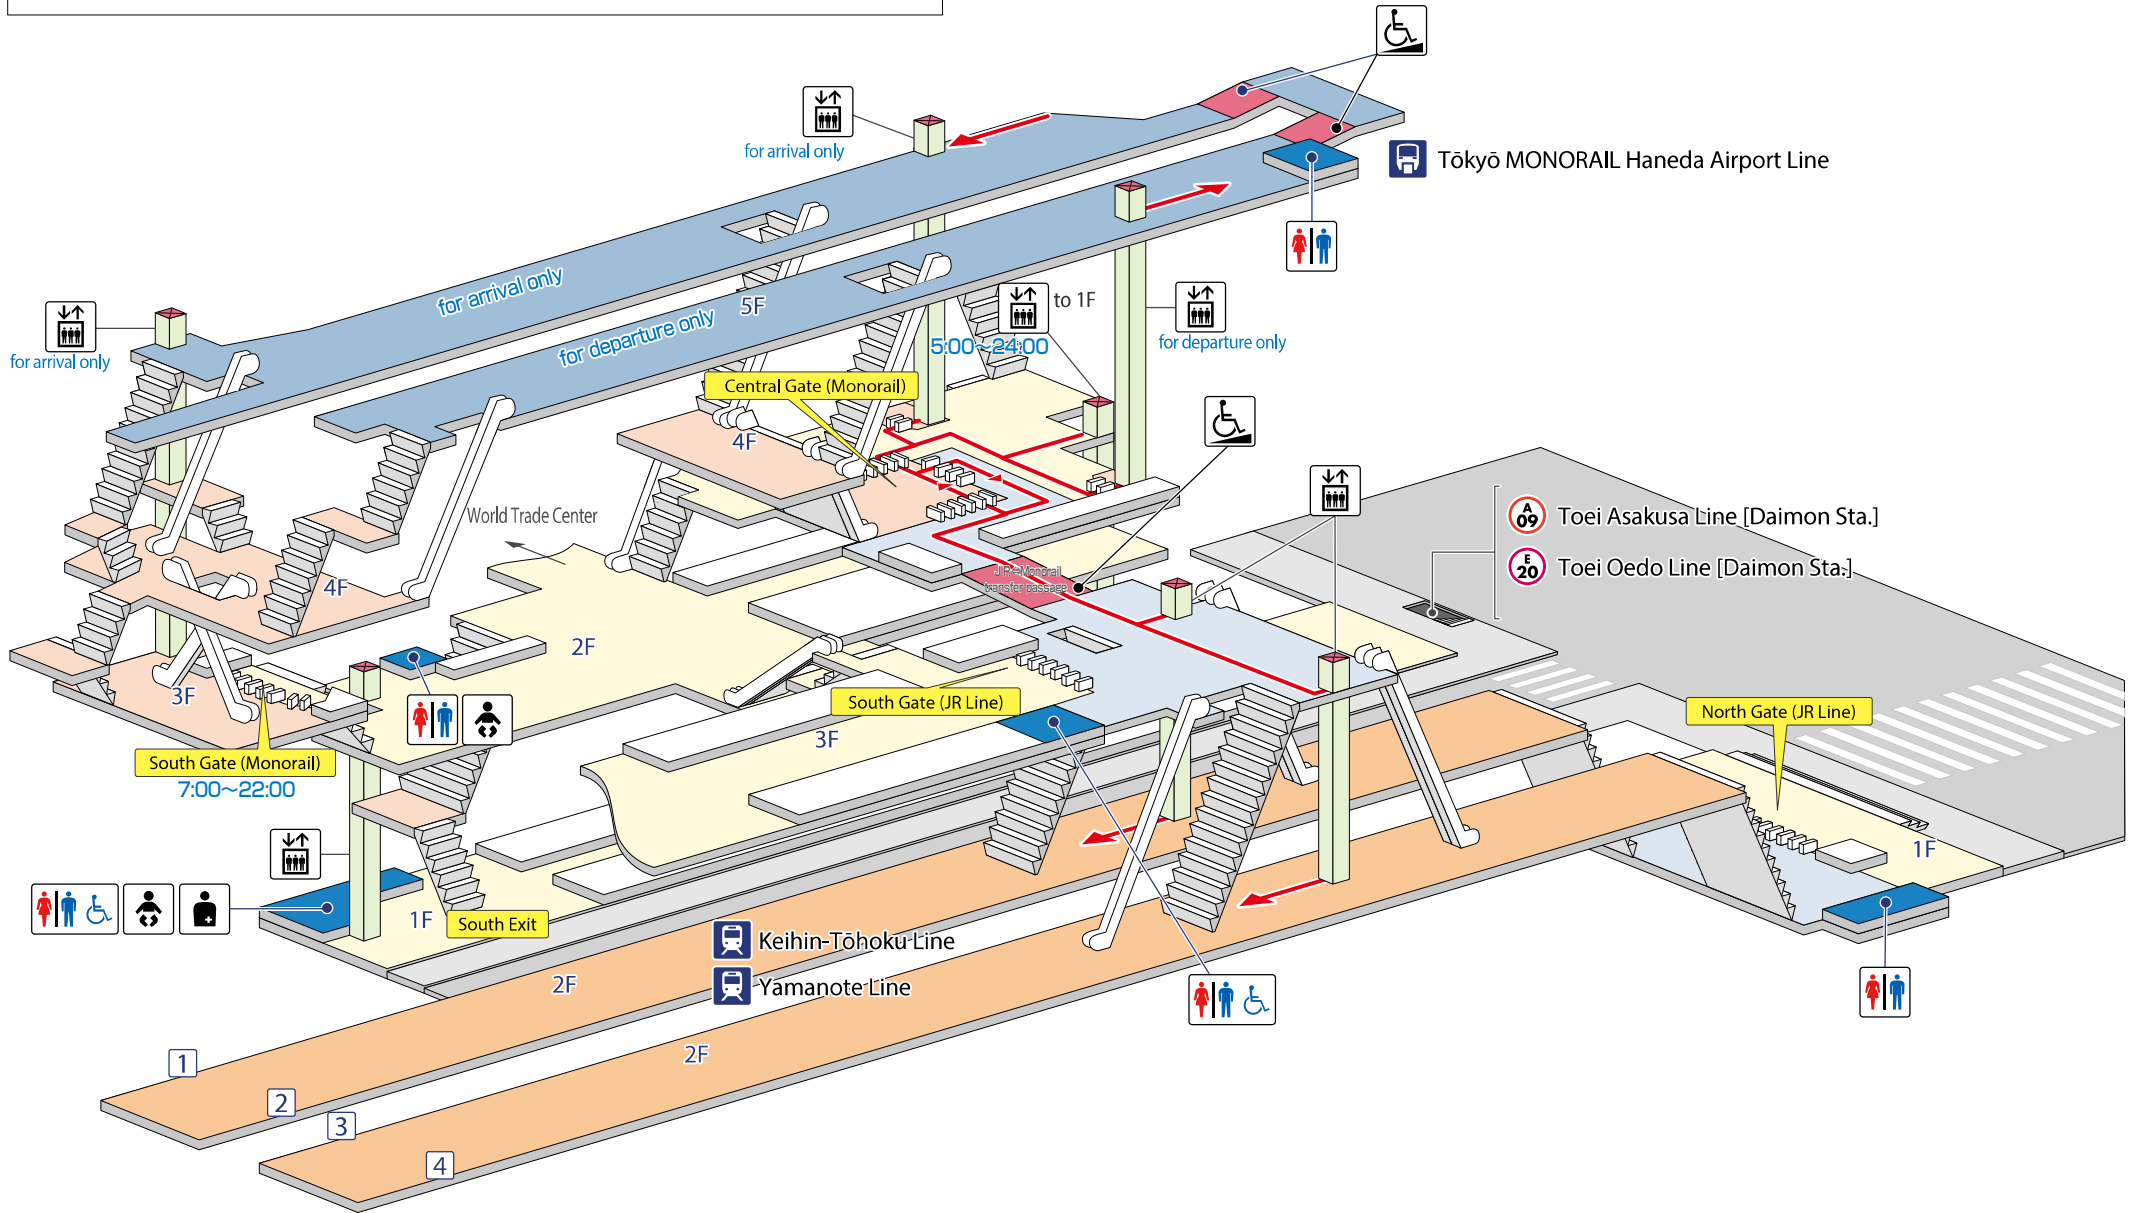

Hamamatsuchō Station

JR Keihin-Tōhoku Line

- 1 for Tōkyō, Ueno & Ōmiya
- 4 for Shinagawa, Yokohama & Ōfuna

JR Yamanote Line

- 2 for Tōkyō & Ueno
- 3 for Shinagawa & Shibuya

Tōkyō MONORAIL Haneda Airport Line

for Tennōzu Isle & Haneda Airport

Accessible Route	Slopes	JR Lines	Other Lines
Elevator	Stairs	Outside the gates	Outside the gates
Escalator	Restroom	Inside the gates	Inside the gates
		Tracks	Tracks