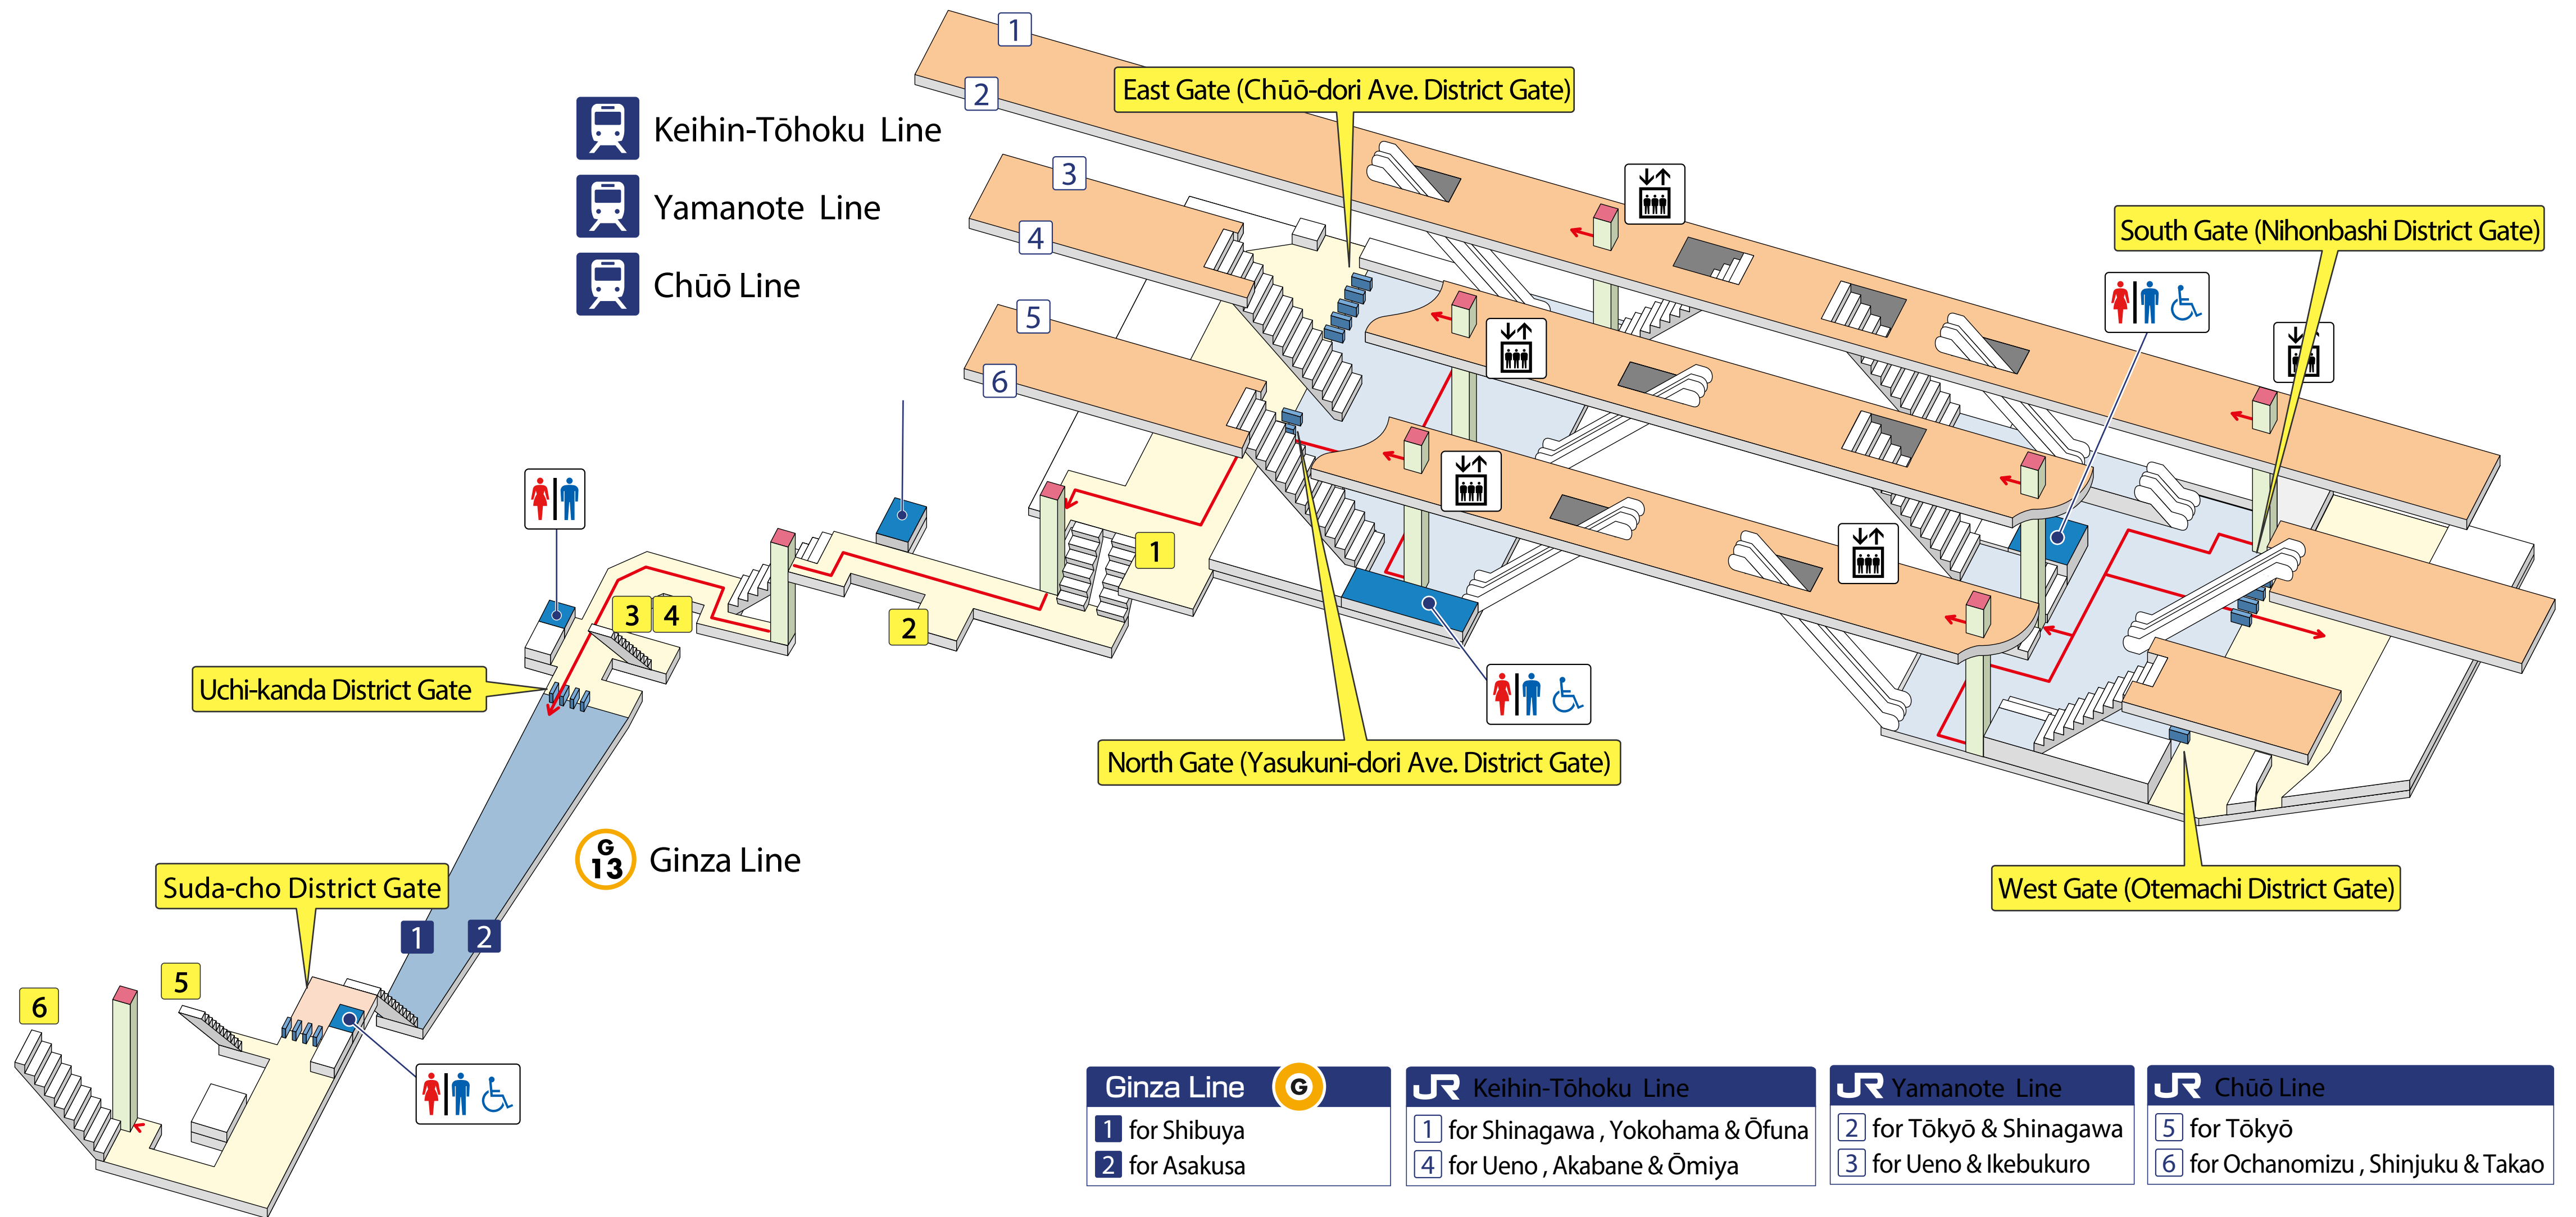

Kanda Station

Keihin-Tōhoku Line

Yamanote Line

Chūō Line

Ginza Line

1 for Shibuya
2 for Asakusa

JR Keihin-Tōhoku Line

1 for Shinagawa, Yokohama & Ōfuna
4 for Ueno, Akabane & Ōmiya

JR Yamanote Line

2 for Tōkyō & Shinagawa
3 for Ueno & Ikebukuro

JR Chūō Line

5 for Tōkyō
6 for Ochanomizu, Shinjuku & Takao

| | | | | | |
|------------------|----------|-------------------|--------|--------------------|--------|
| Accessible Route | Slopes | JR Lines | | Other Lines | |
| Elevator | Stairs | Outside the gates | | Outside the gates | |
| Escalator | Restroom | Inside the gates | Tracks | Inside the gates | Tracks |