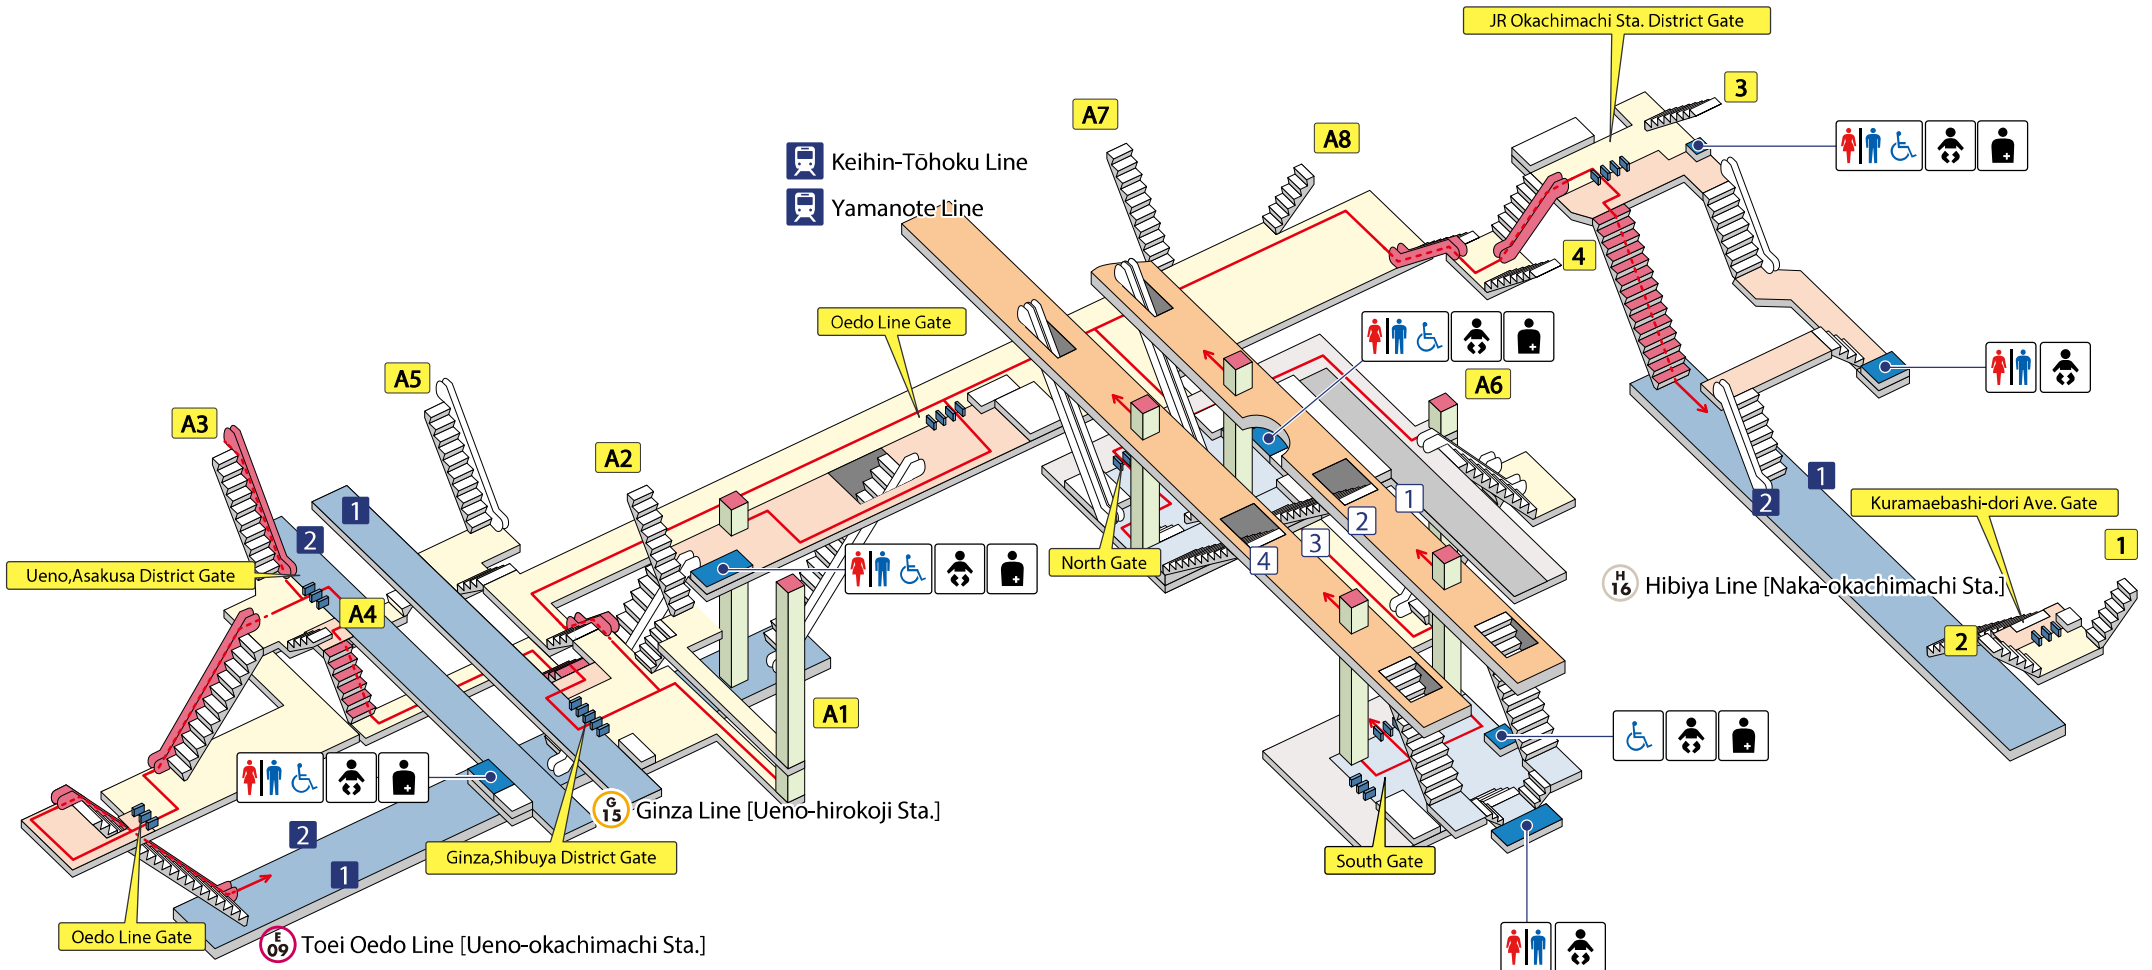

Okachimachi, Ueno-okachimachi, Naka-okachimachi, Ueno-hirokoji Station

Toei Oedo Line E	Ginza Line G
1 for Iidabashi	1 for Shibuya
2 for Ryogoku	2 for Asakusa

JR Keihin-Tohoku Line
1 for Tokyo, Yokohama & Ofuna
4 for Ueno, Akabane & Omiya

JR Yamanote Line
2 for Tokyo & Shinagawa
3 for Ueno & Ikebukuro

Hibiya Line H
1 for Naka-meguro
2 for Kita-senju

Accessible Route	Slopes	JR Lines	Other Lines
Elevator	Stairs	Outside the gates	Outside the gates
Escalator	Restroom	Inside the gates	Inside the gates