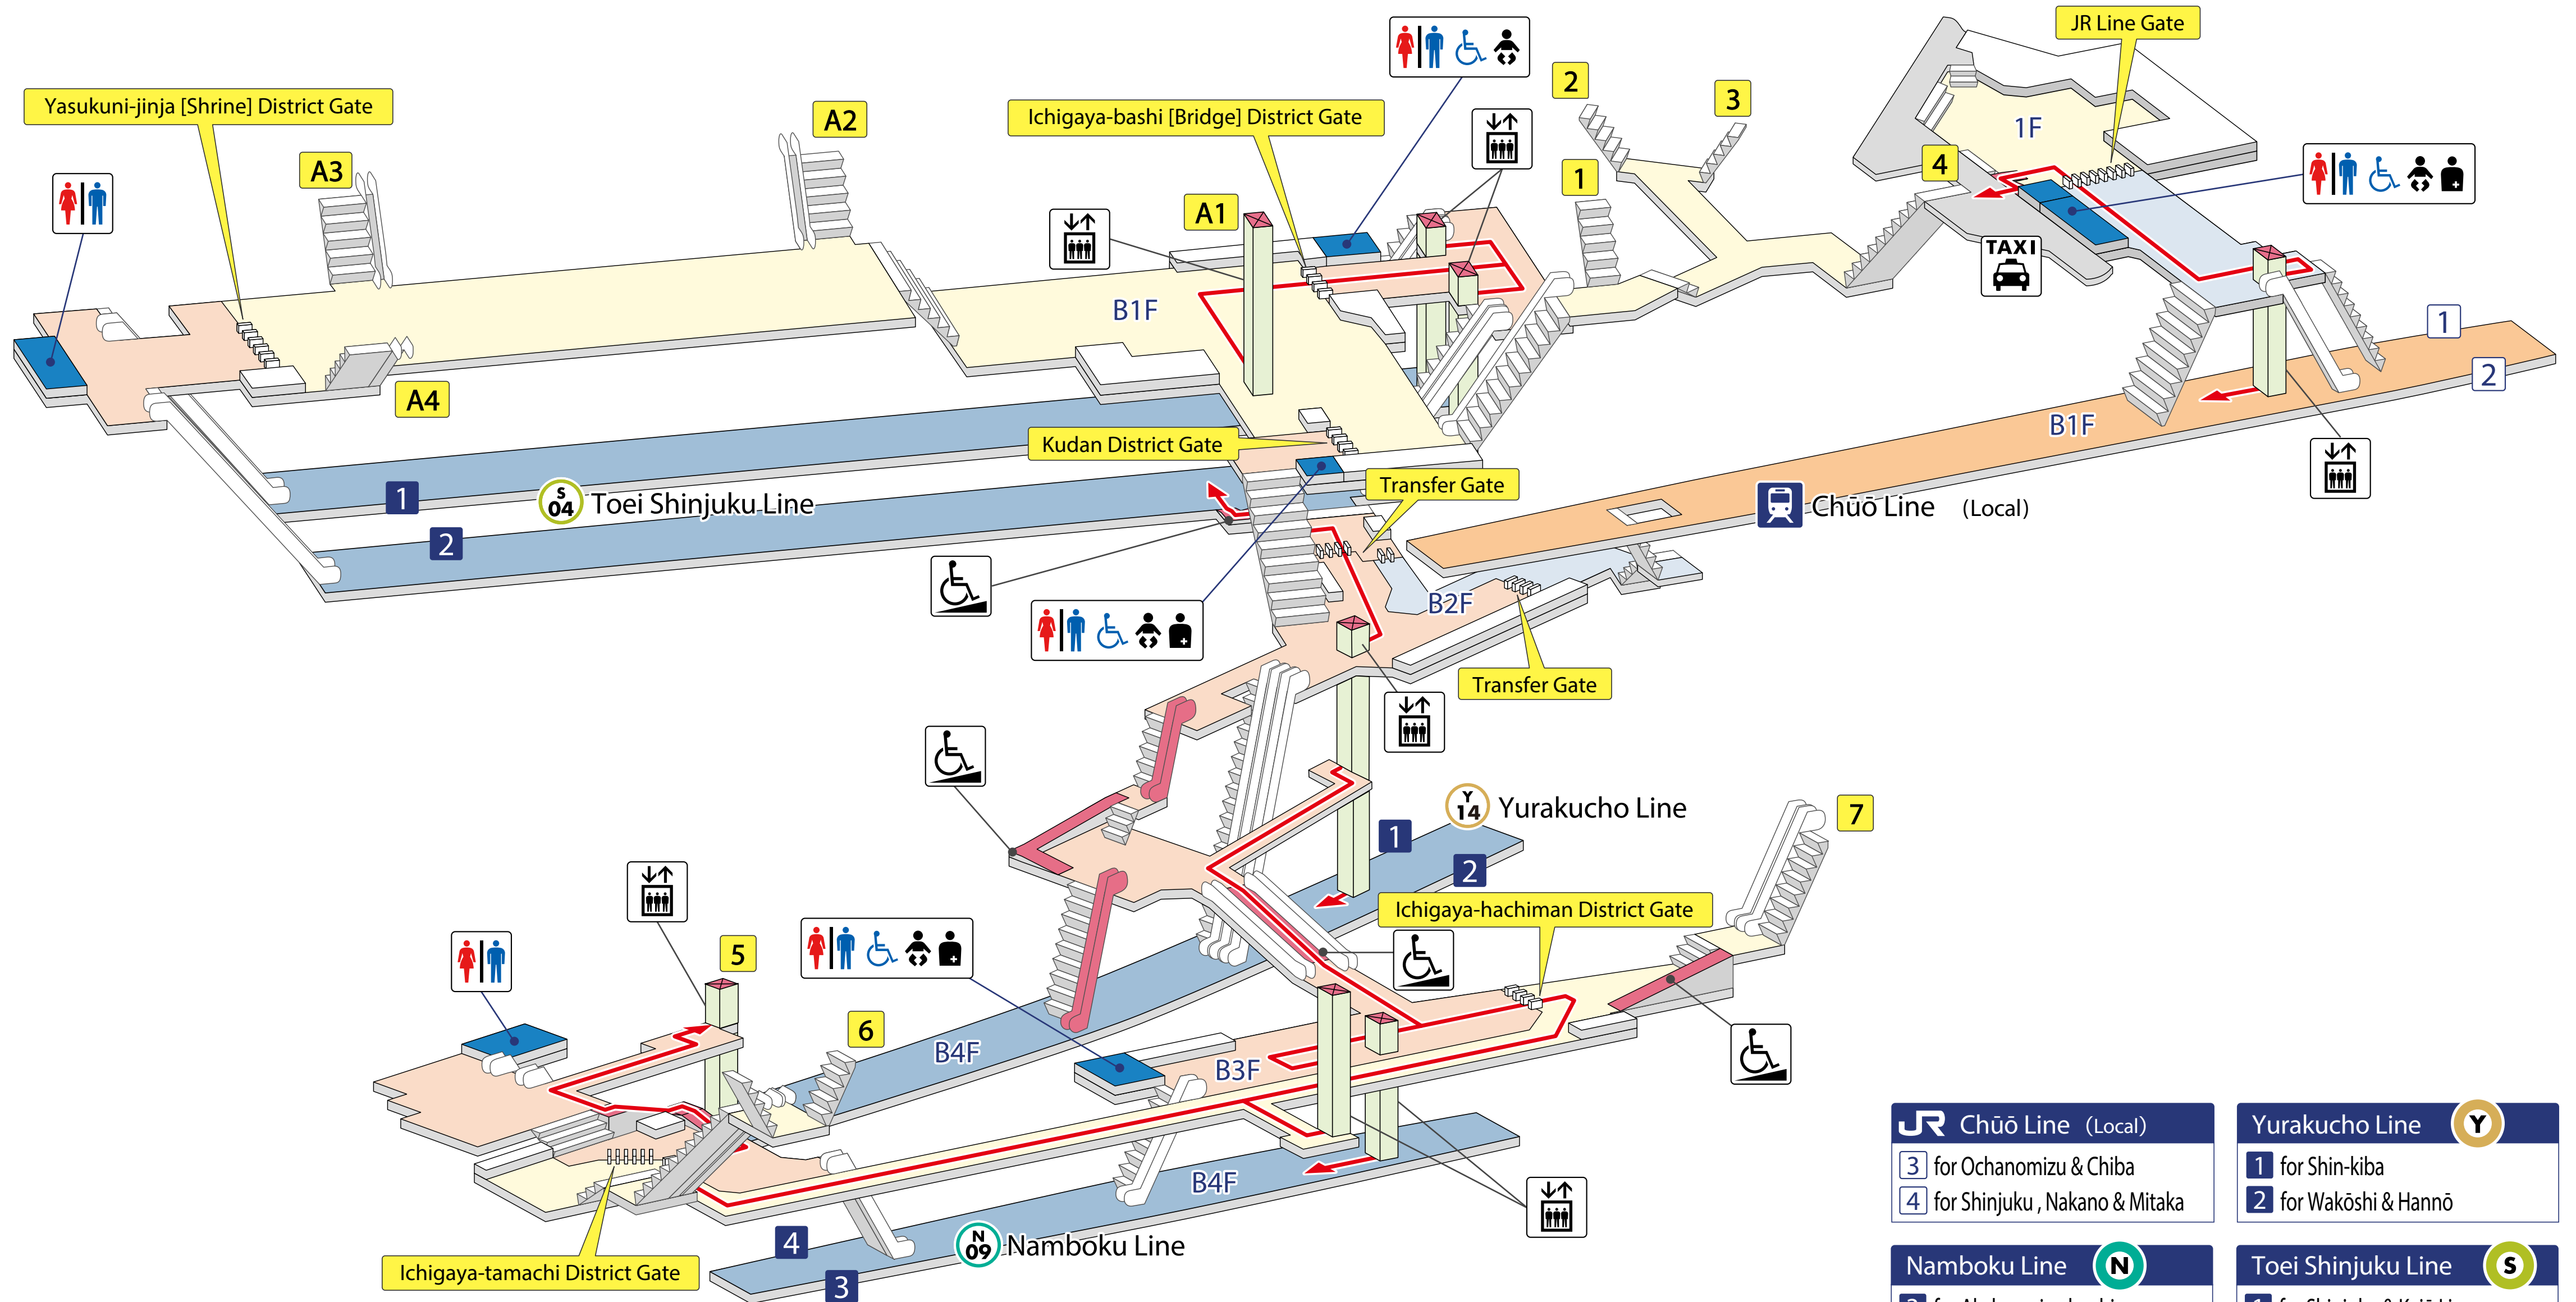

# Ichigaya Station

<b>JR Chūō Line (Local)</b> 3 for Ochanomizu & Chiba 4 for Shinjuku, Nakano & Mitaka	<b>Yurakucho Line (Y)</b> 1 for Shin-kiba 2 for Wakōshi & Hannō
<b>Namboku Line (N)</b> 3 for Akabane-iwabuchi 4 for Meguro & Musashi-kosugi	<b>Toei Shinjuku Line (S)</b> 1 for Shinjuku & Keiō Line 2 for Motoyawata

← Accessible Route Elevator Escalator	Slopes Stairs Restroom	<b>JR Lines</b> Outside the gates  Inside the gates  Tracks	<b>Other Lines</b> Outside the gates  Inside the gates  Tracks
---	------------------------------	--	---