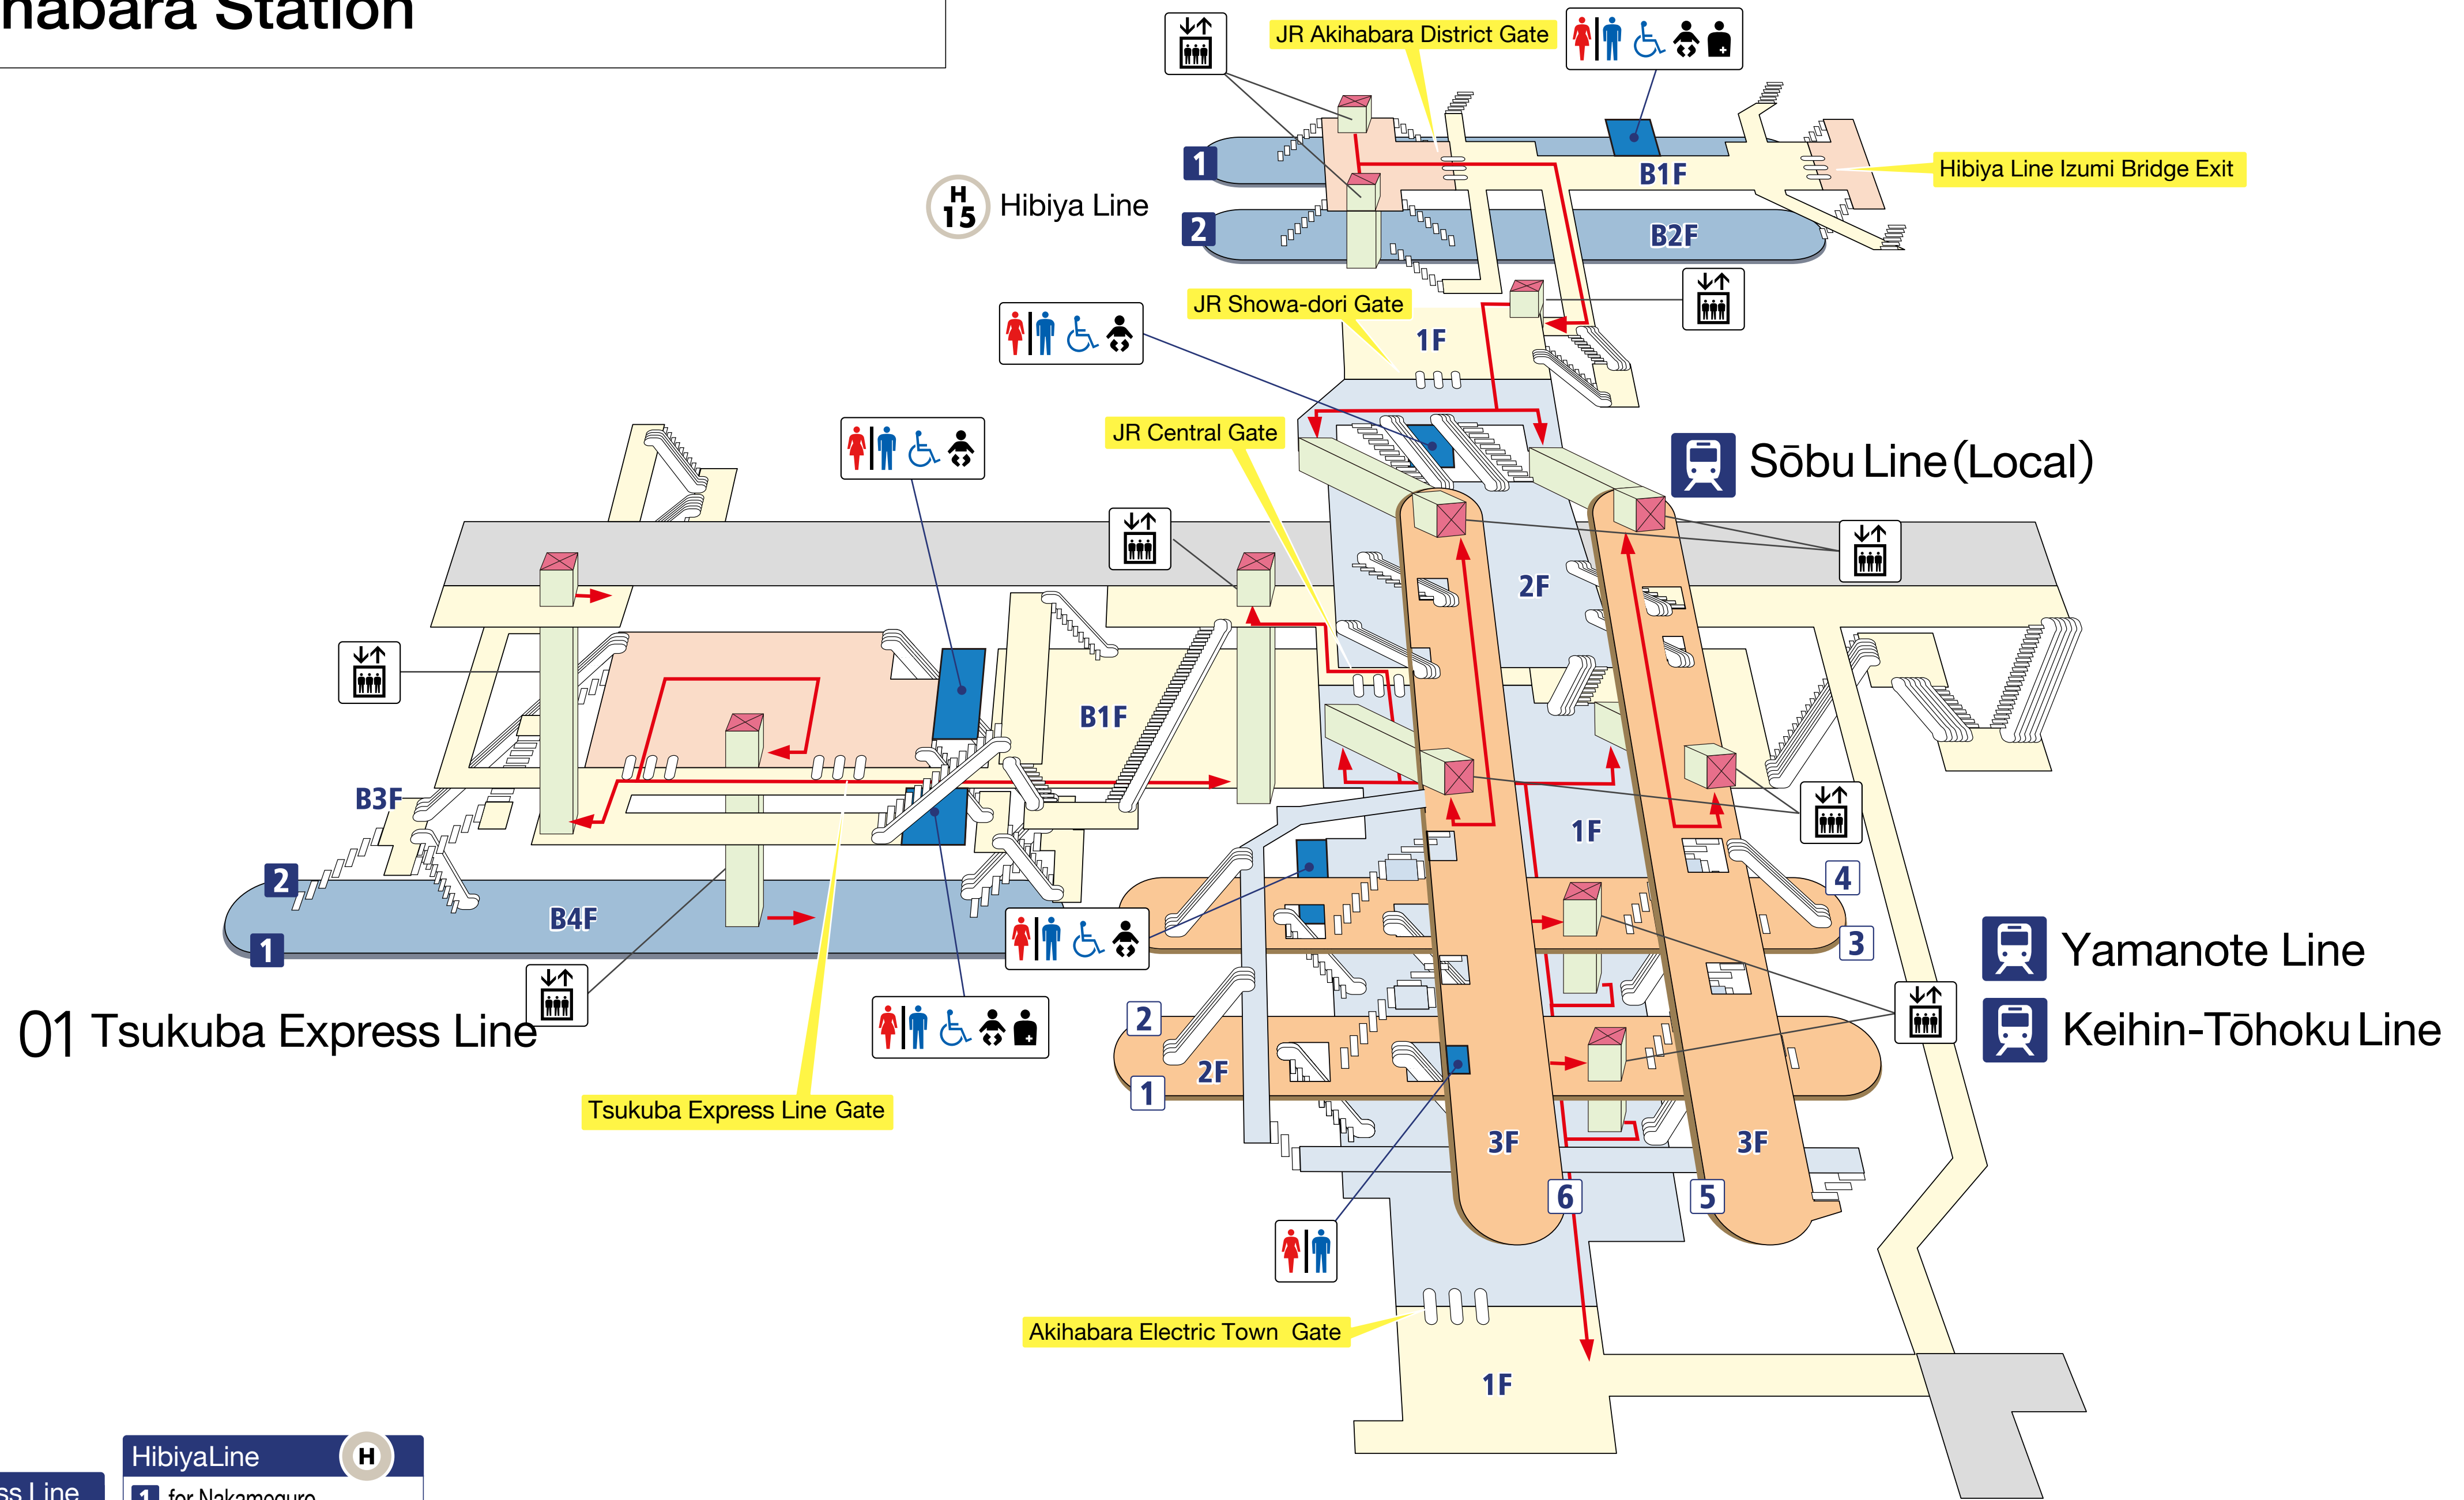

Akihabara Station

Tsukuba Express Line
1 2 for Tsukuba

Hibiya Line **H**
1 for Nakameguro
2 for Kitasenju

Keihin-Tōhoku Line
1 for Ueno & Tabata
4 for Kanda & Shinagawa

Yamanote Line
2 for Ueno & Tabata
3 for Kanda & Shinagawa

Sōbu Line (local)
5 for Shinjuku
6 for Funabashi & Chiba

<ul style="list-style-type: none"> Accessible Route Elevator Escalator 	<ul style="list-style-type: none"> Slopes Stairs Restroom 	<p>JR Lines</p> <p>Outside the gates Inside the gates </p> <p>Tracks </p>	<p>Other Lines</p> <p>Outside the gates Inside the gates </p> <p>Tracks </p>
--	---	---	--