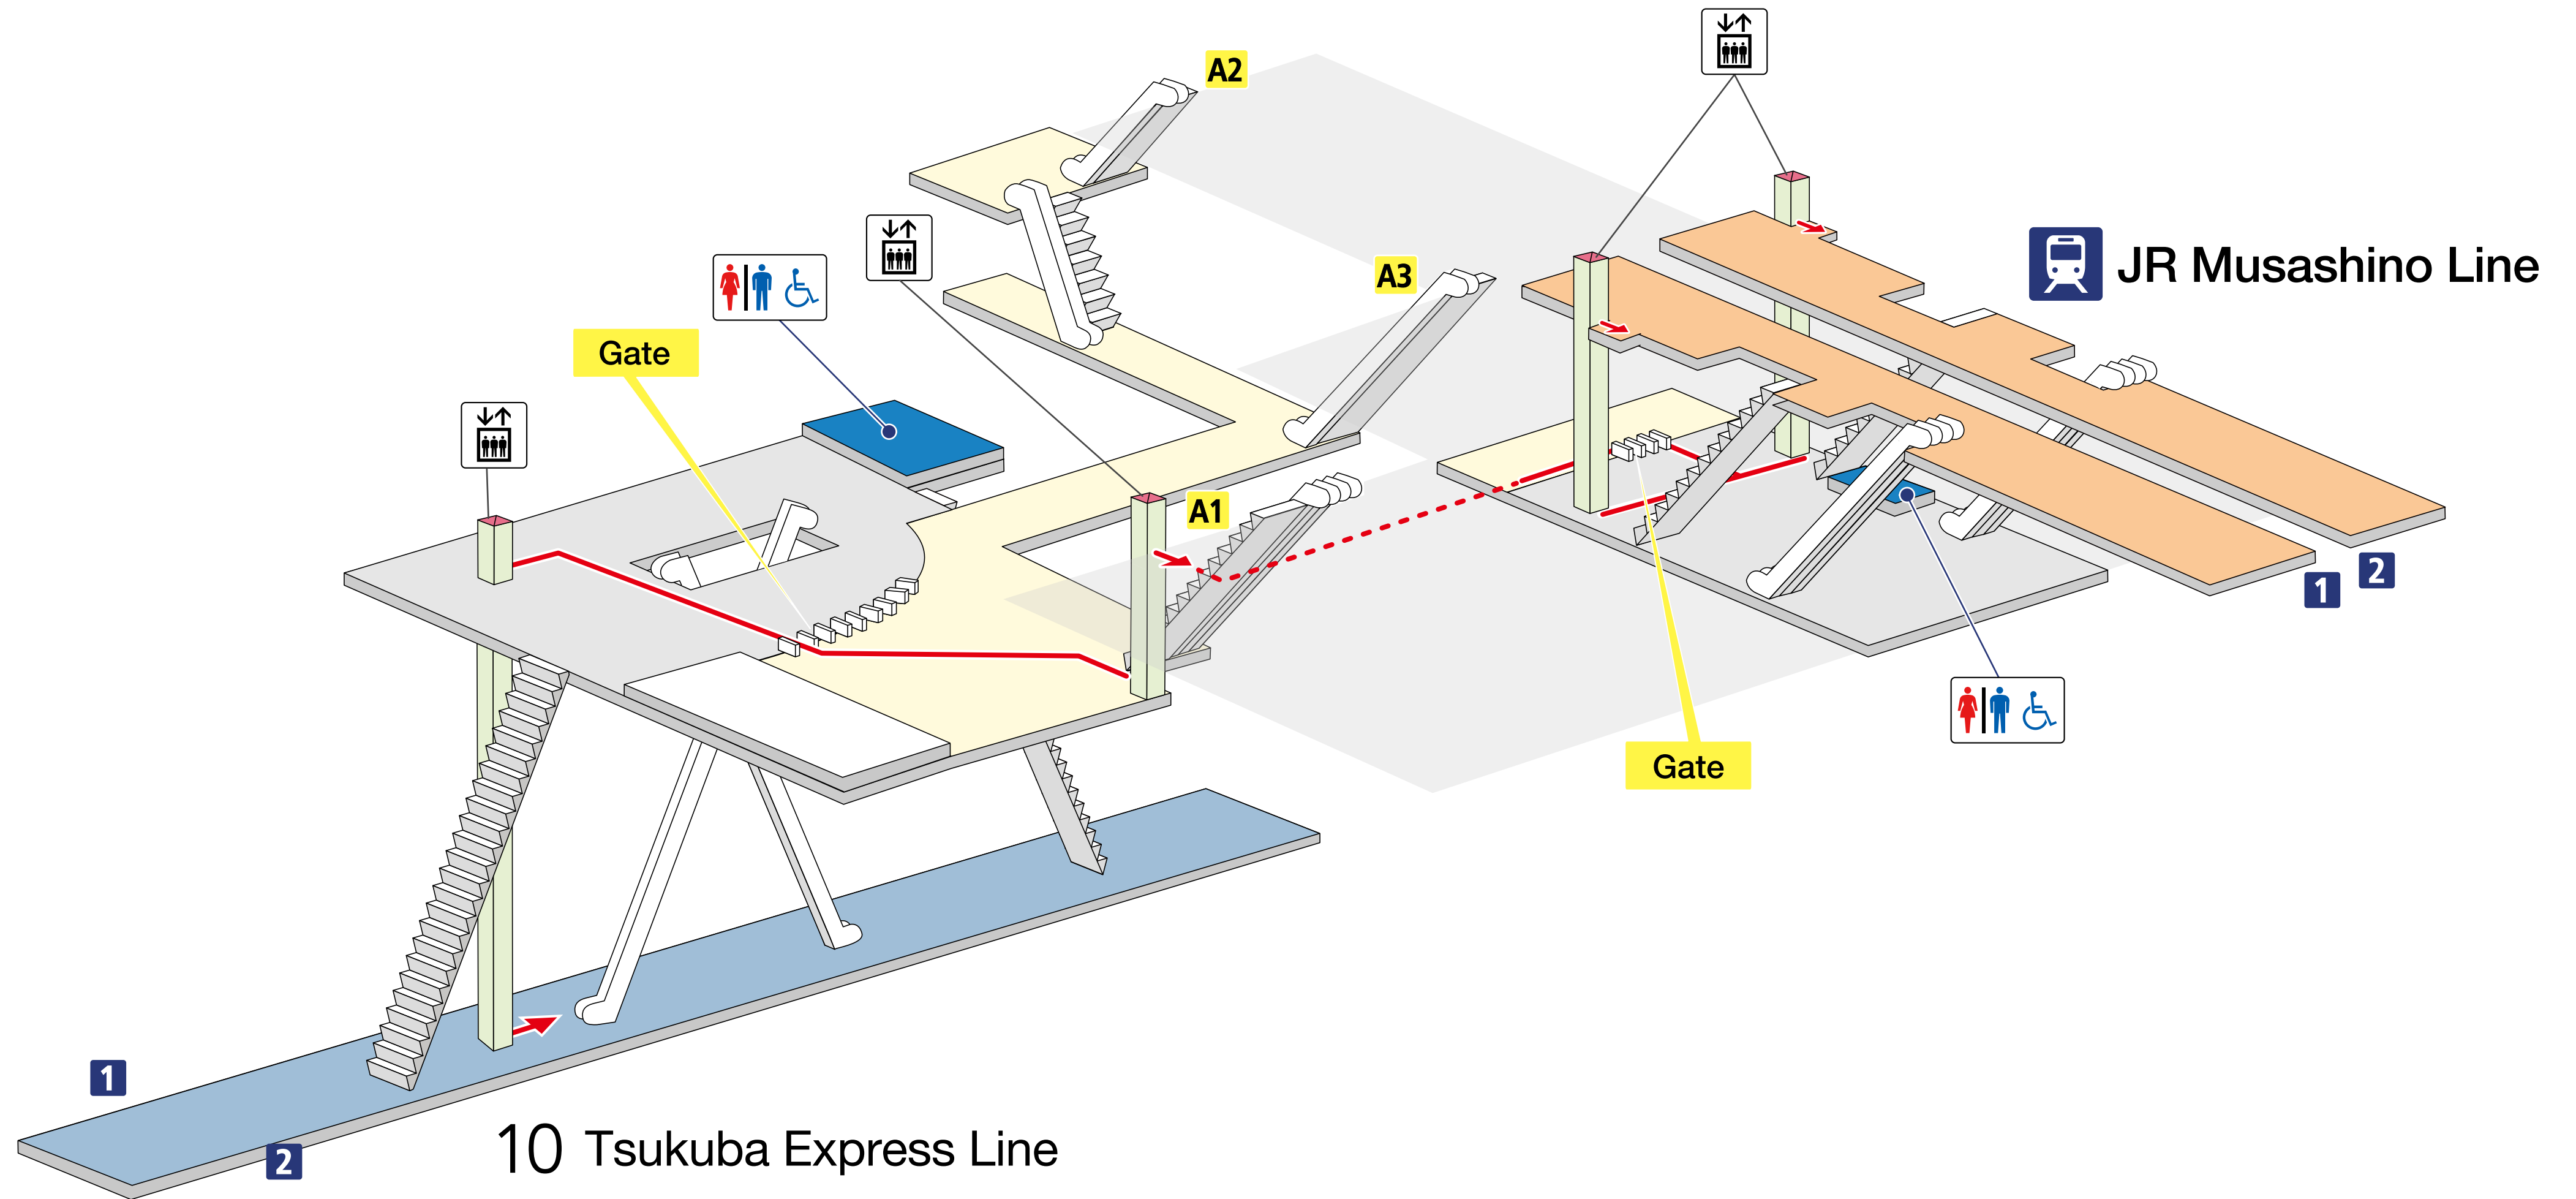

Minami-Nagareyama Station

Tsukuba Express Line

- 1 for Tsukuba
- 2 for Akihabara

JR Musashino Line

- 1 for Minami-Urawa & Fuchū-Hommachi
- 2 for Shin-Matsudo & Nishi-Funabashi

Accessible Route	Slopes	JR Lines		Other Lines	
Elevator	Stairs	Outside the gates		Outside the gates	
Escalator	Restroom	Inside the gates	Tracks	Inside the gates	Tracks