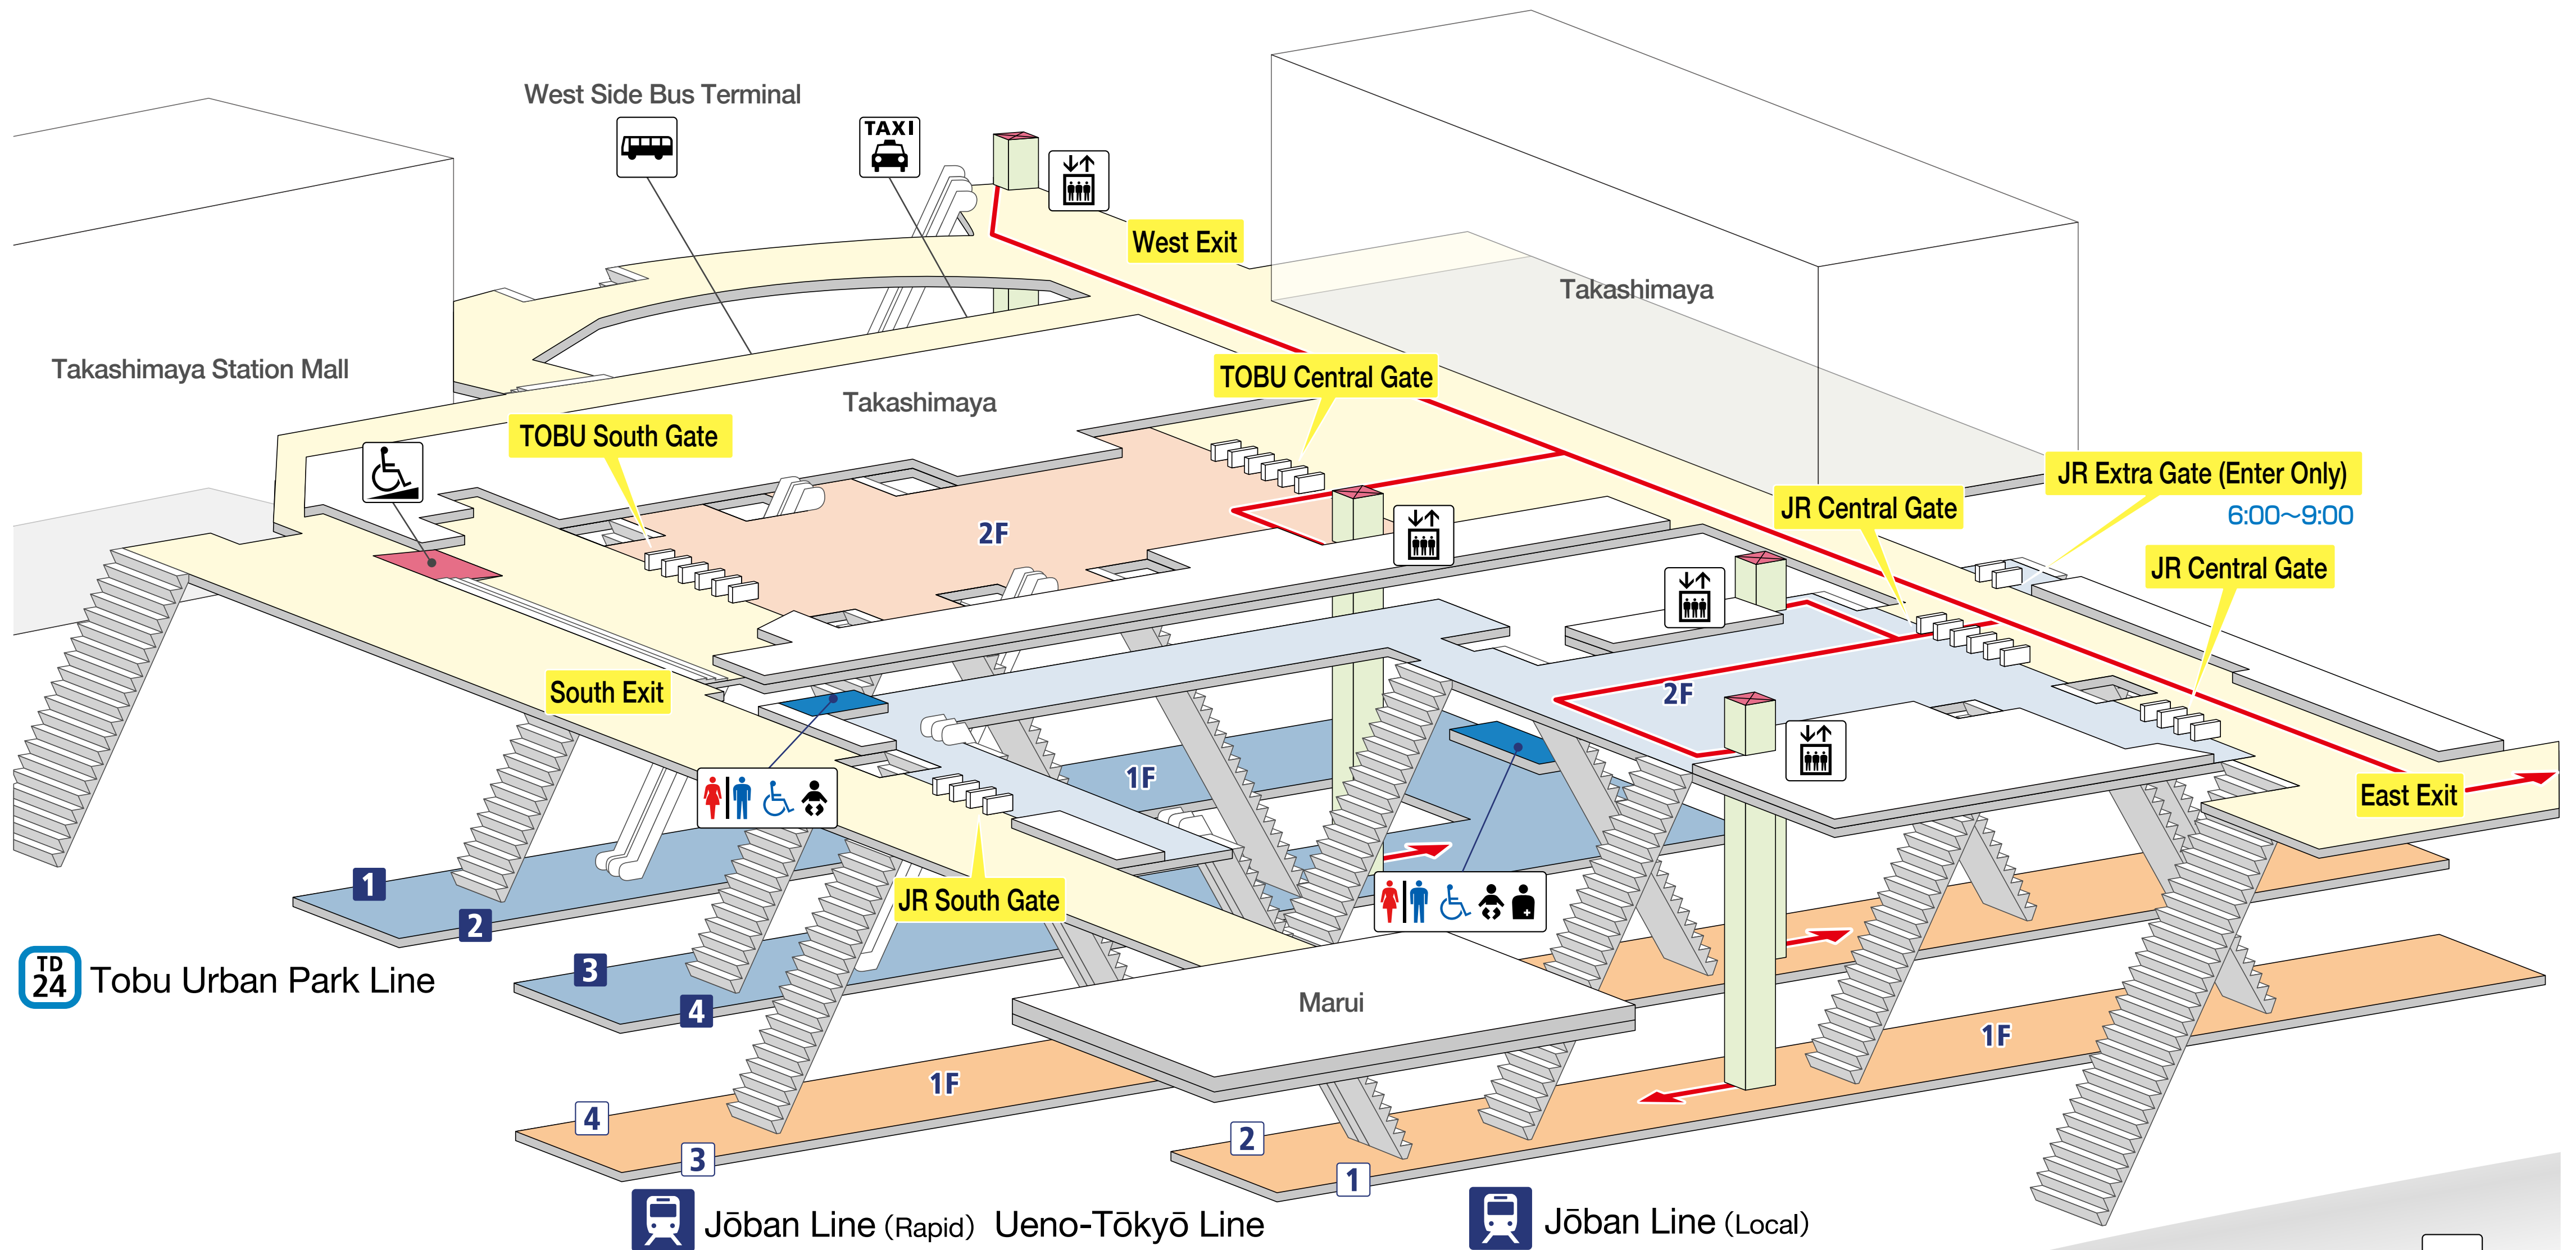

Kashiwa Station

TD 24 Tobu Urban Park Line

JR Jōban Line (Rapid) Ueno-Tōkyō Line

JR Jōban Line (Local)

TOBU Urban Park Line **TD**
1 2 for Ōmiya
3 4 for Funabashi

JR Jōban Line (Local)
1 for Shin-Matsudo, Ayase & Chiyoda Line
2 for Kita-Kashiwa & Abiko

JR Jōban Line, Ueno-Tōkyō Line
3 for Matsudo, Kita-Senju & Ueno
4 for Abiko, Toride & Tsuchiura

Accessible Route	Slopes	JR Lines	Other Lines
Elevator	Stairs	Outside the gates	Outside the gates
Escalator	Restroom	Inside the gates	Inside the gates
		Tracks	Tracks