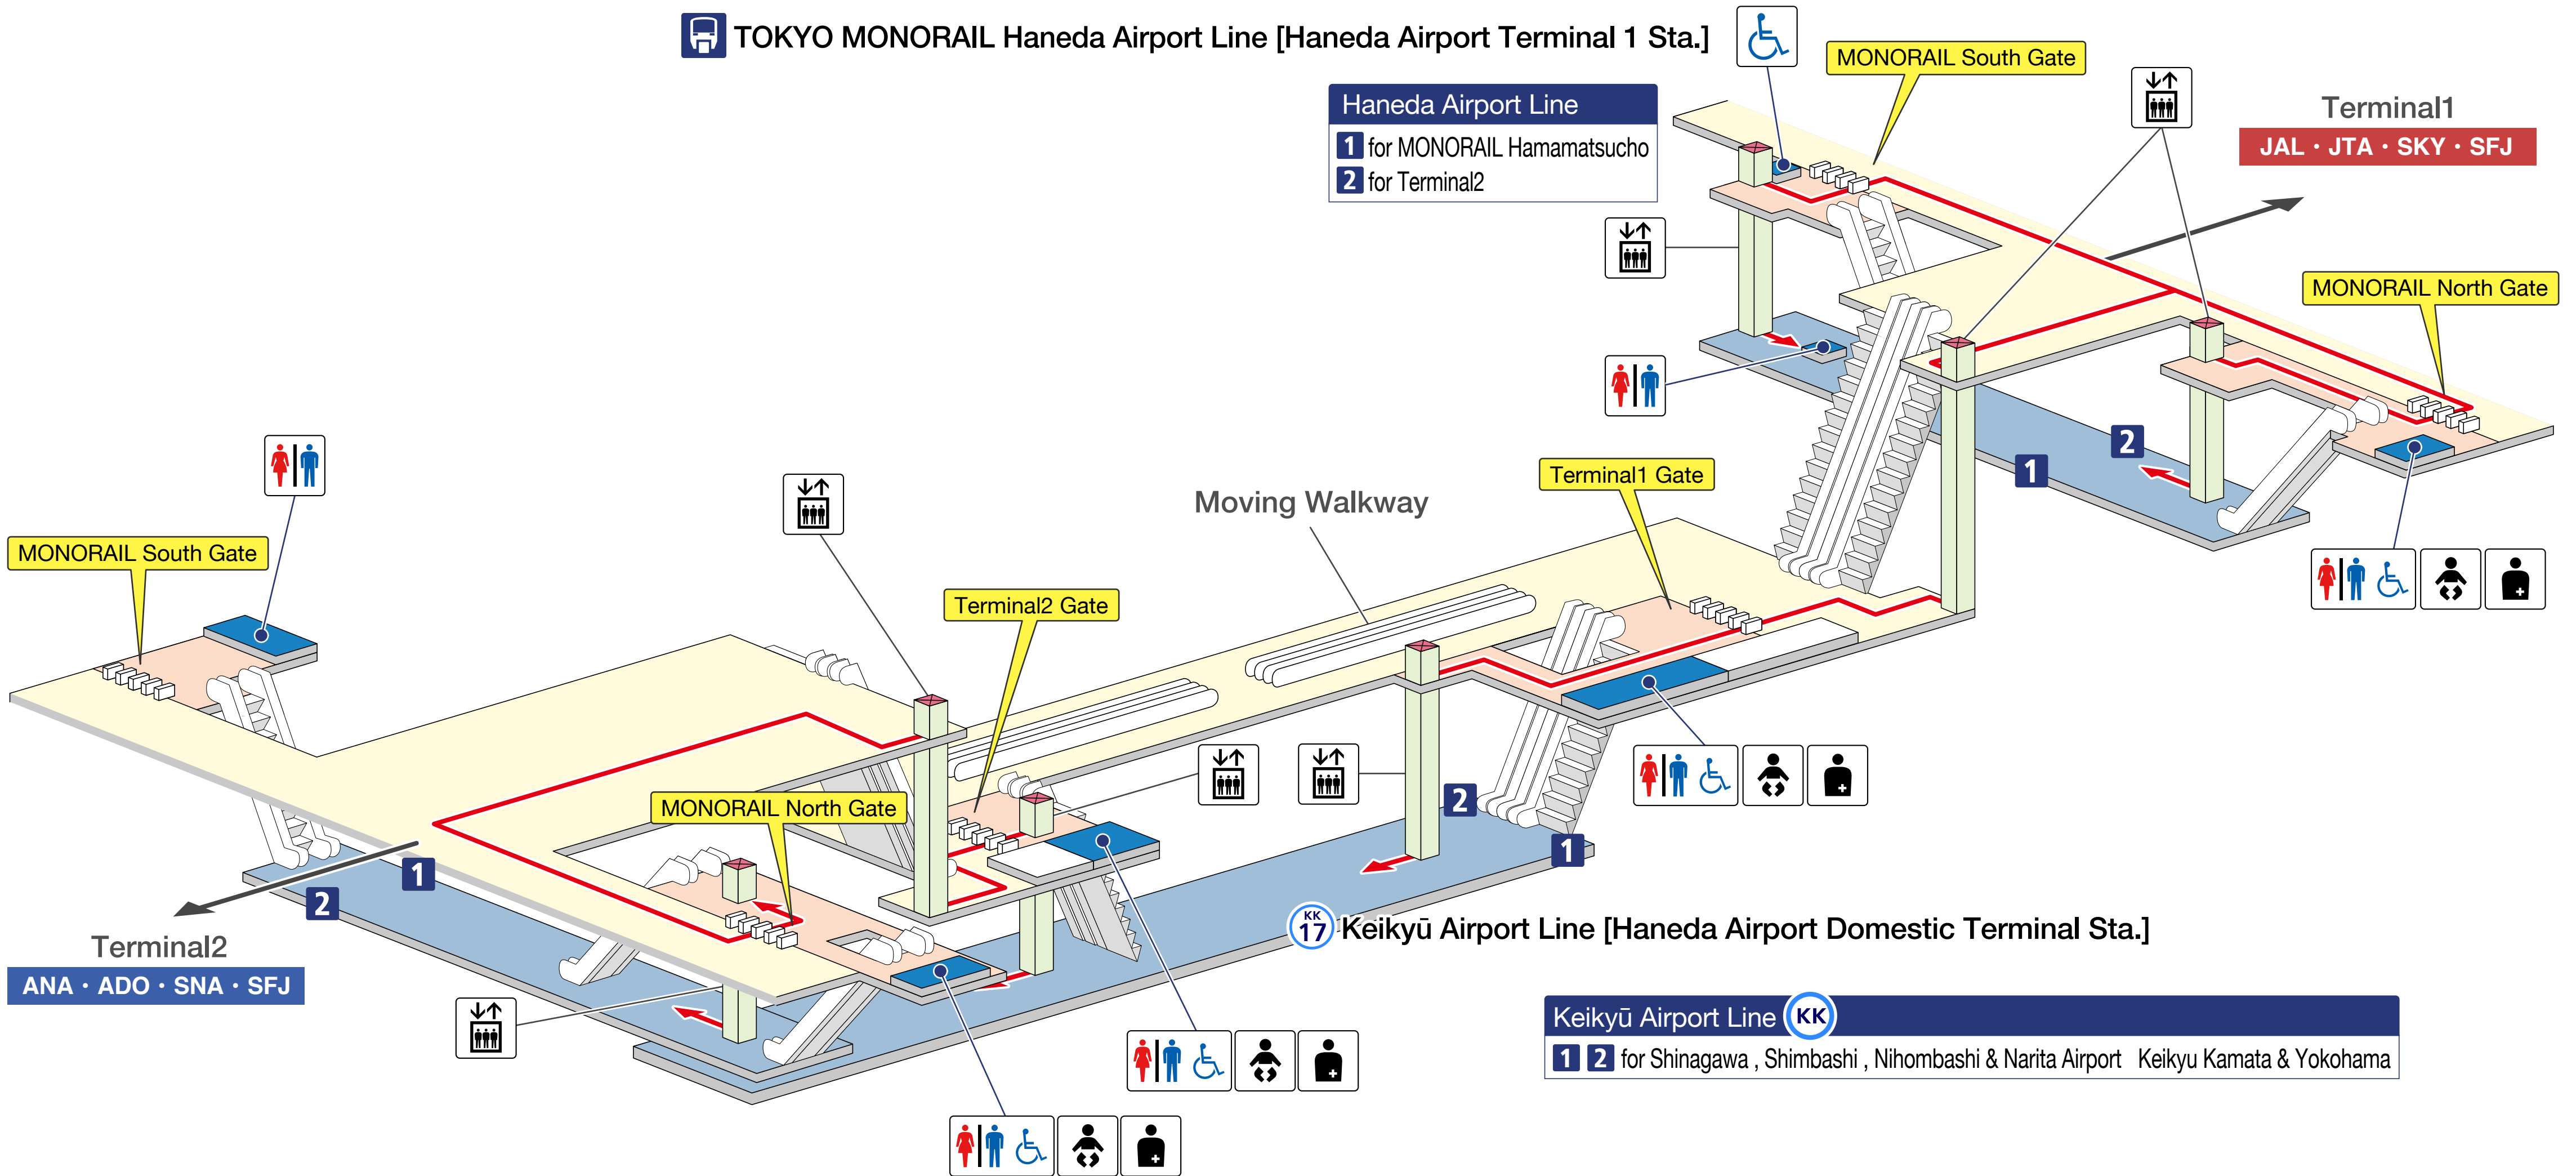

Haneda Airport Domestic Terminal Station

 TOKYO MONORAIL Haneda Airport Line [Haneda Airport Terminal 1 Sta.]

Haneda Airport Line
1 for MONORAIL Hamamatsucho
2 for Terminal2

Keikyū Airport Line (KK)
1 2 for Shinagawa, Shimbashi, Nihombashi & Narita Airport Keikyu Kamata & Yokohama

 TOKYO MONORAIL Haneda Airport Line [Haneda Airport Terminal 2 Sta.]

Haneda Airport Line
1 2 for MONORAIL Hamamatsucho

Accessible Route	Slopes	JR Lines	Other Lines
Elevator	Stairs	Outside the gates	Outside the gates
Escalator	Restroom	Inside the gates	Inside the gates
		Tracks	Tracks