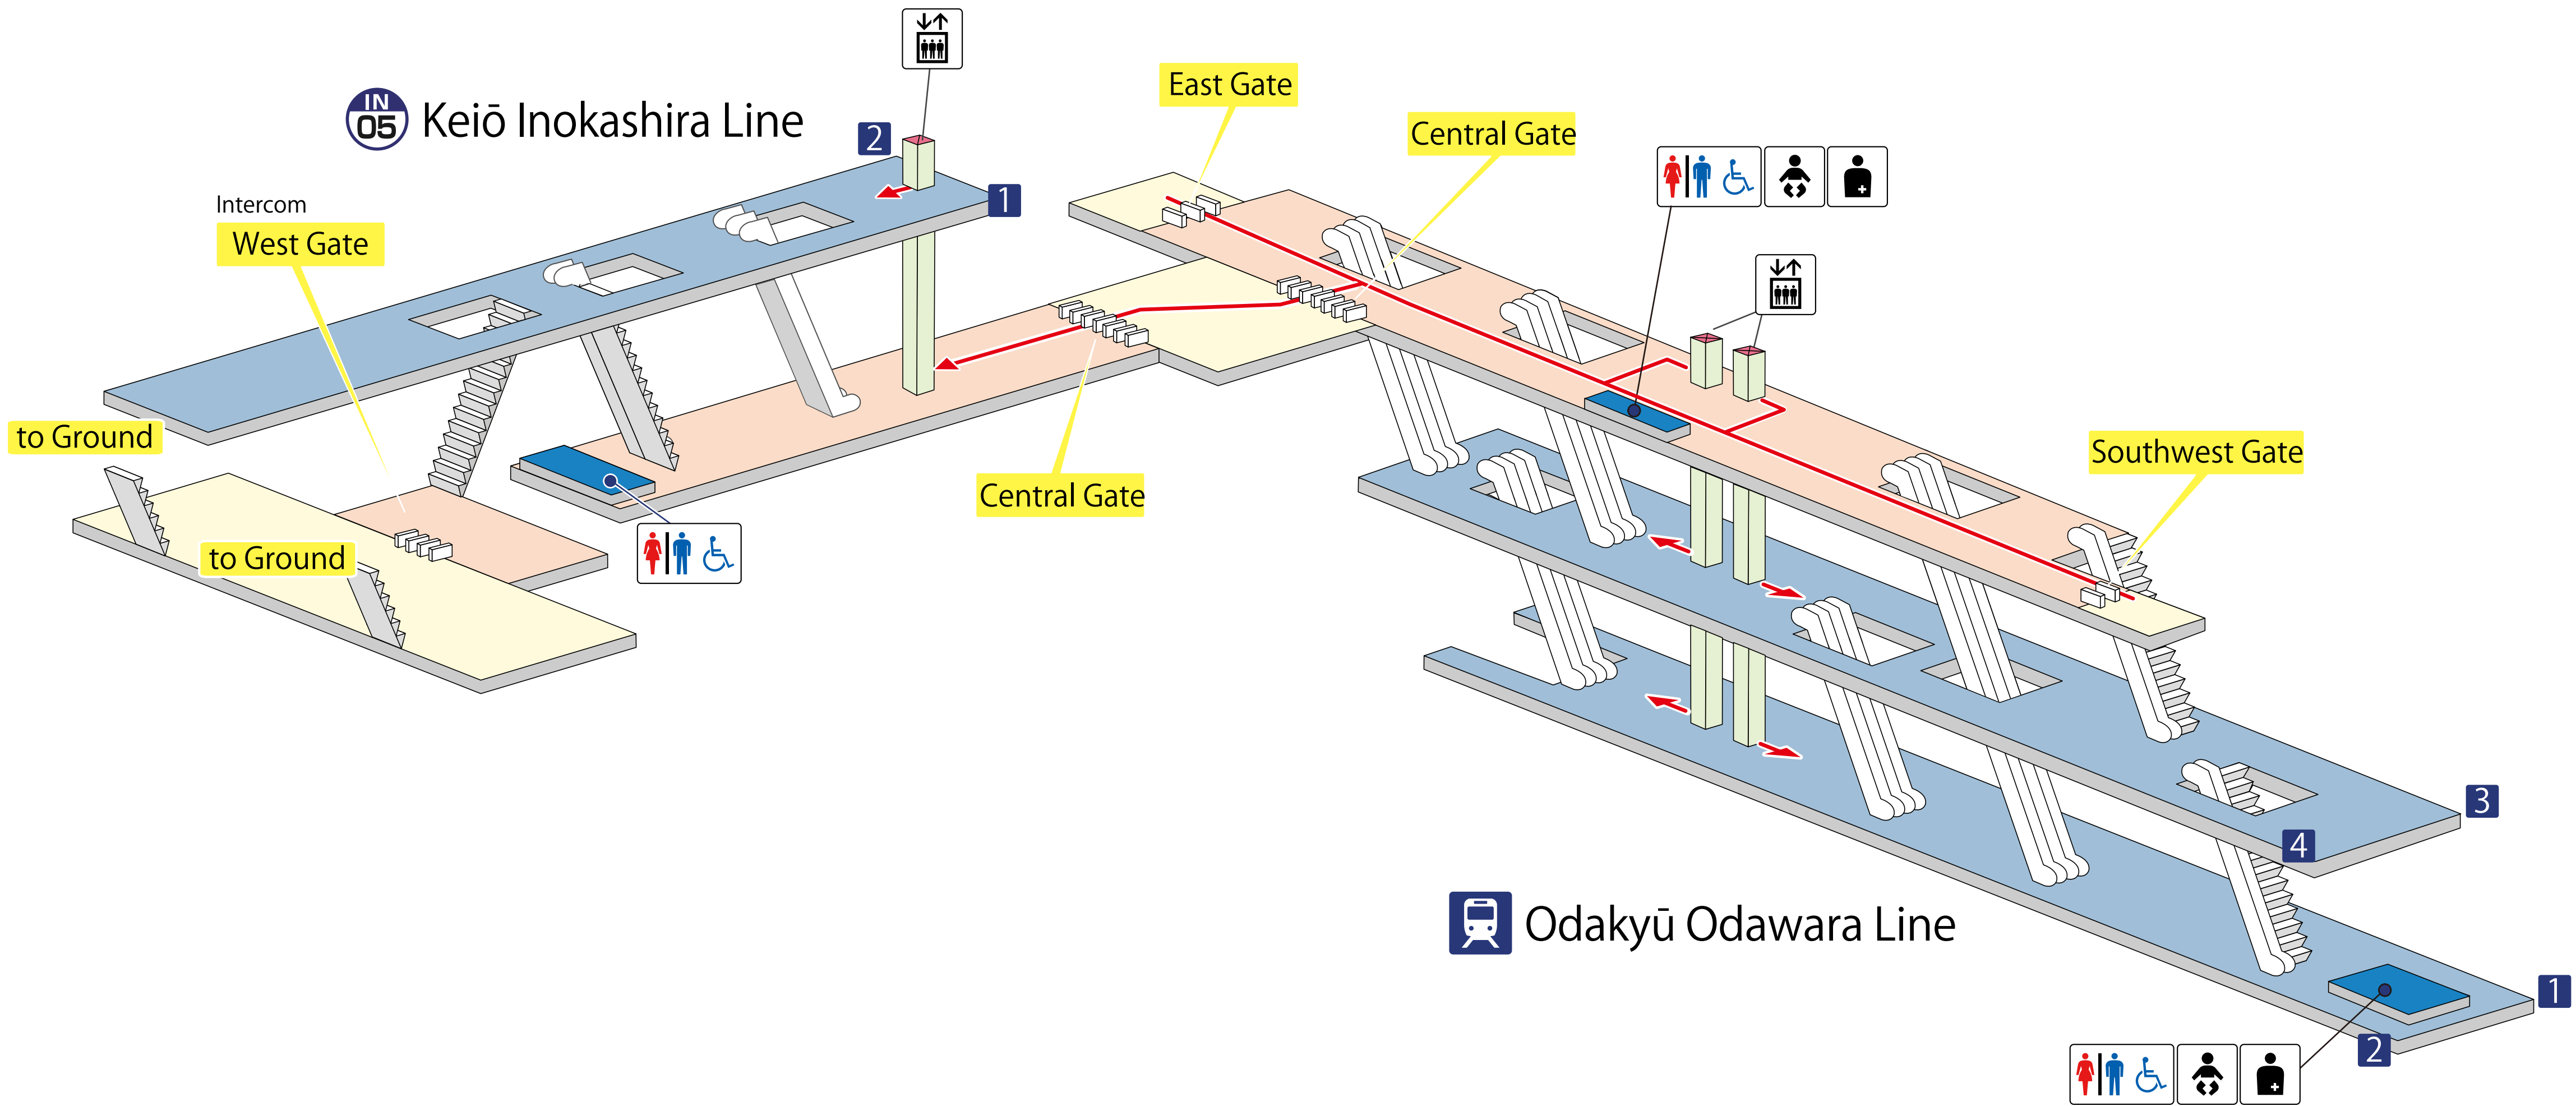

# Shimo-Kitazawa Station

**KEIO Inokashira Line**  
**1** for Kichijoji  
**2** for Shibuya

**Odakyu Odawara Line**  
**1 3** for Odawara & Katase-enoshima  
**2** for Shinjuku  
**4** for Shinjuku & Chiyoda-Line

Accessible Route	Slopes	<b>JR Lines</b>	<b>Other Lines</b>
Elevator	Stairs	Outside the gates	Outside the gates
Escalator	Restroom	Inside the gates	Inside the gates
		Tracks	Tracks