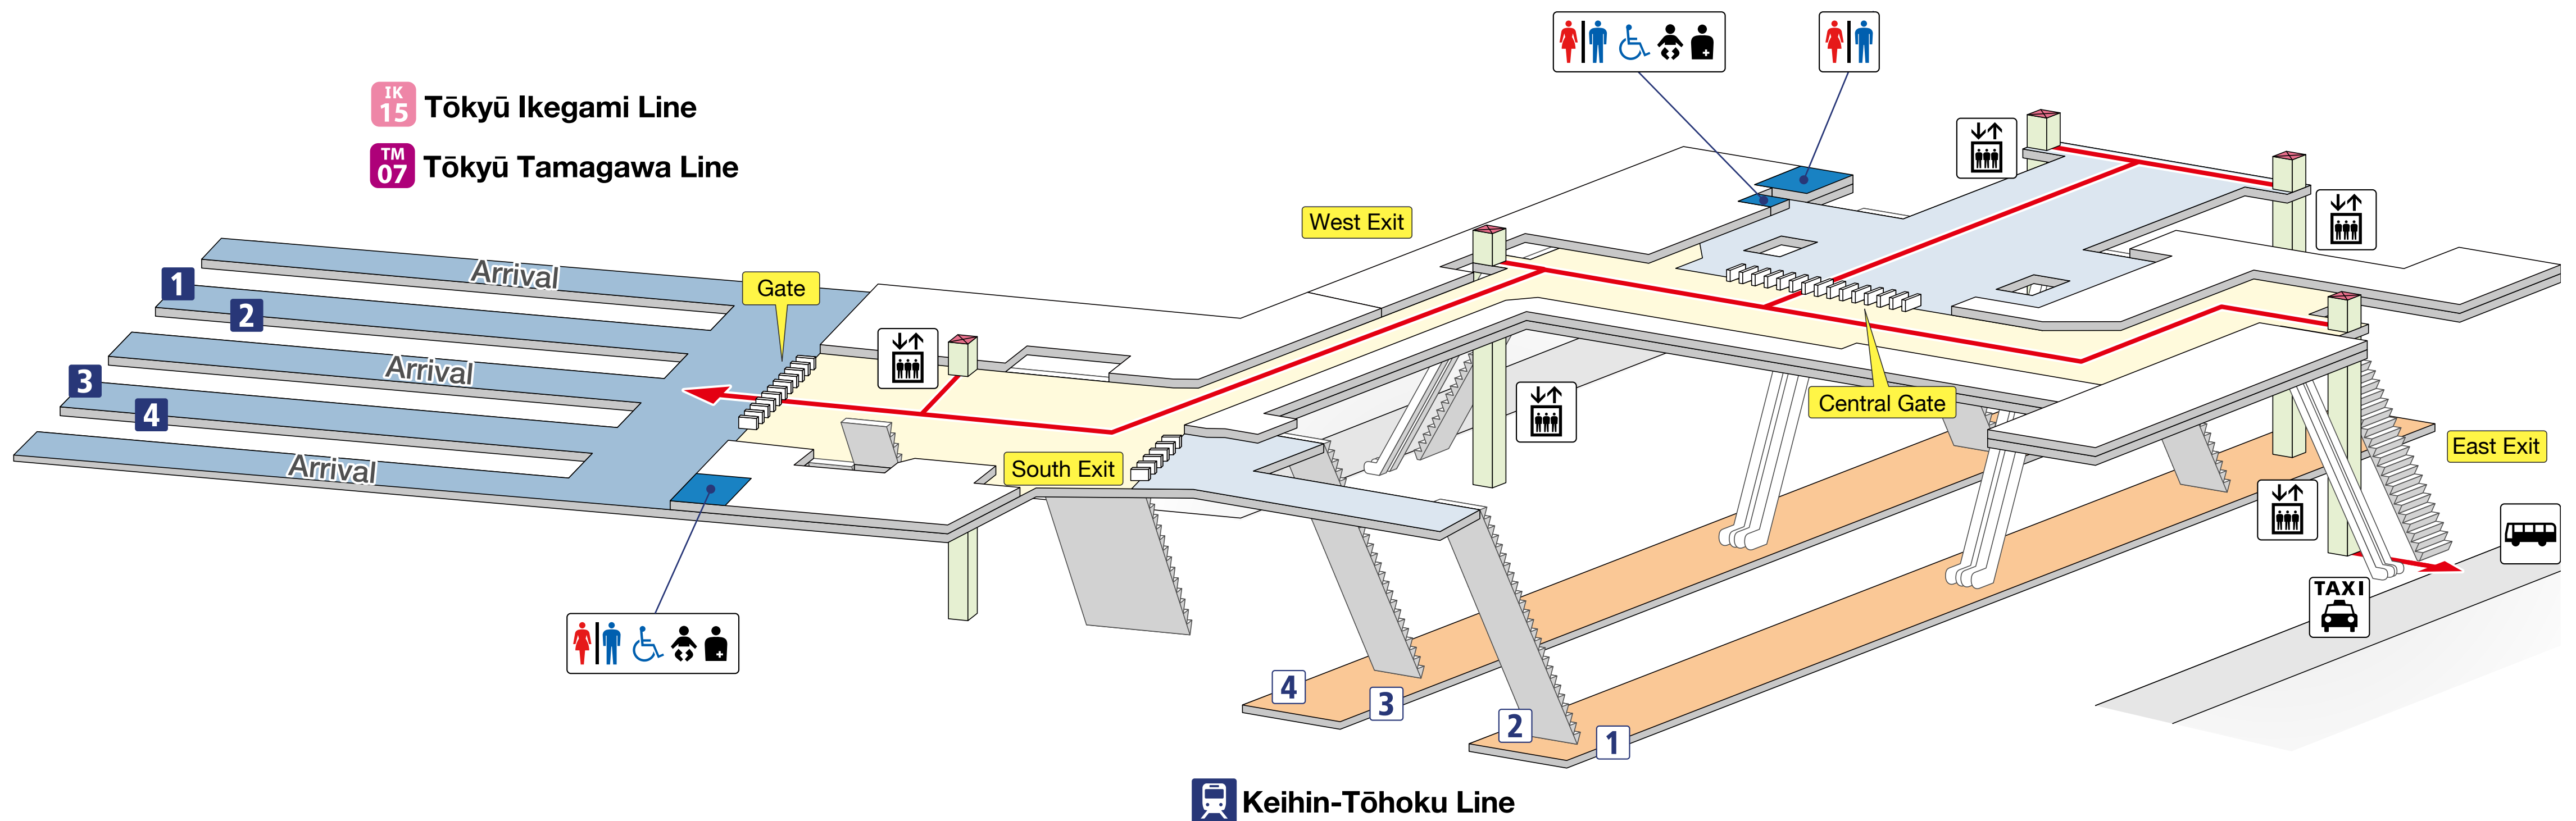

# Kamata Station

**JR Keihin-Tohoku Line**  
 1 2 for Yokohama & Ōfuna  
 3 4 for Tōkyō & Ōmiya

Tōkyū Ikegami Line **IK**  
 1 2 for Gotanda

Tōkyū Tamagawa Line **TM**  
 3 4 for Tamagawa

 Accessible Route	 Slopes	<b>JR Lines</b>		<b>Other Lines</b>	
 Elevator	 Stairs	Outside the gates		Outside the gates	
 Escalator	 Restroom	 Inside the gates	 Tracks	 Inside the gates	 Tracks