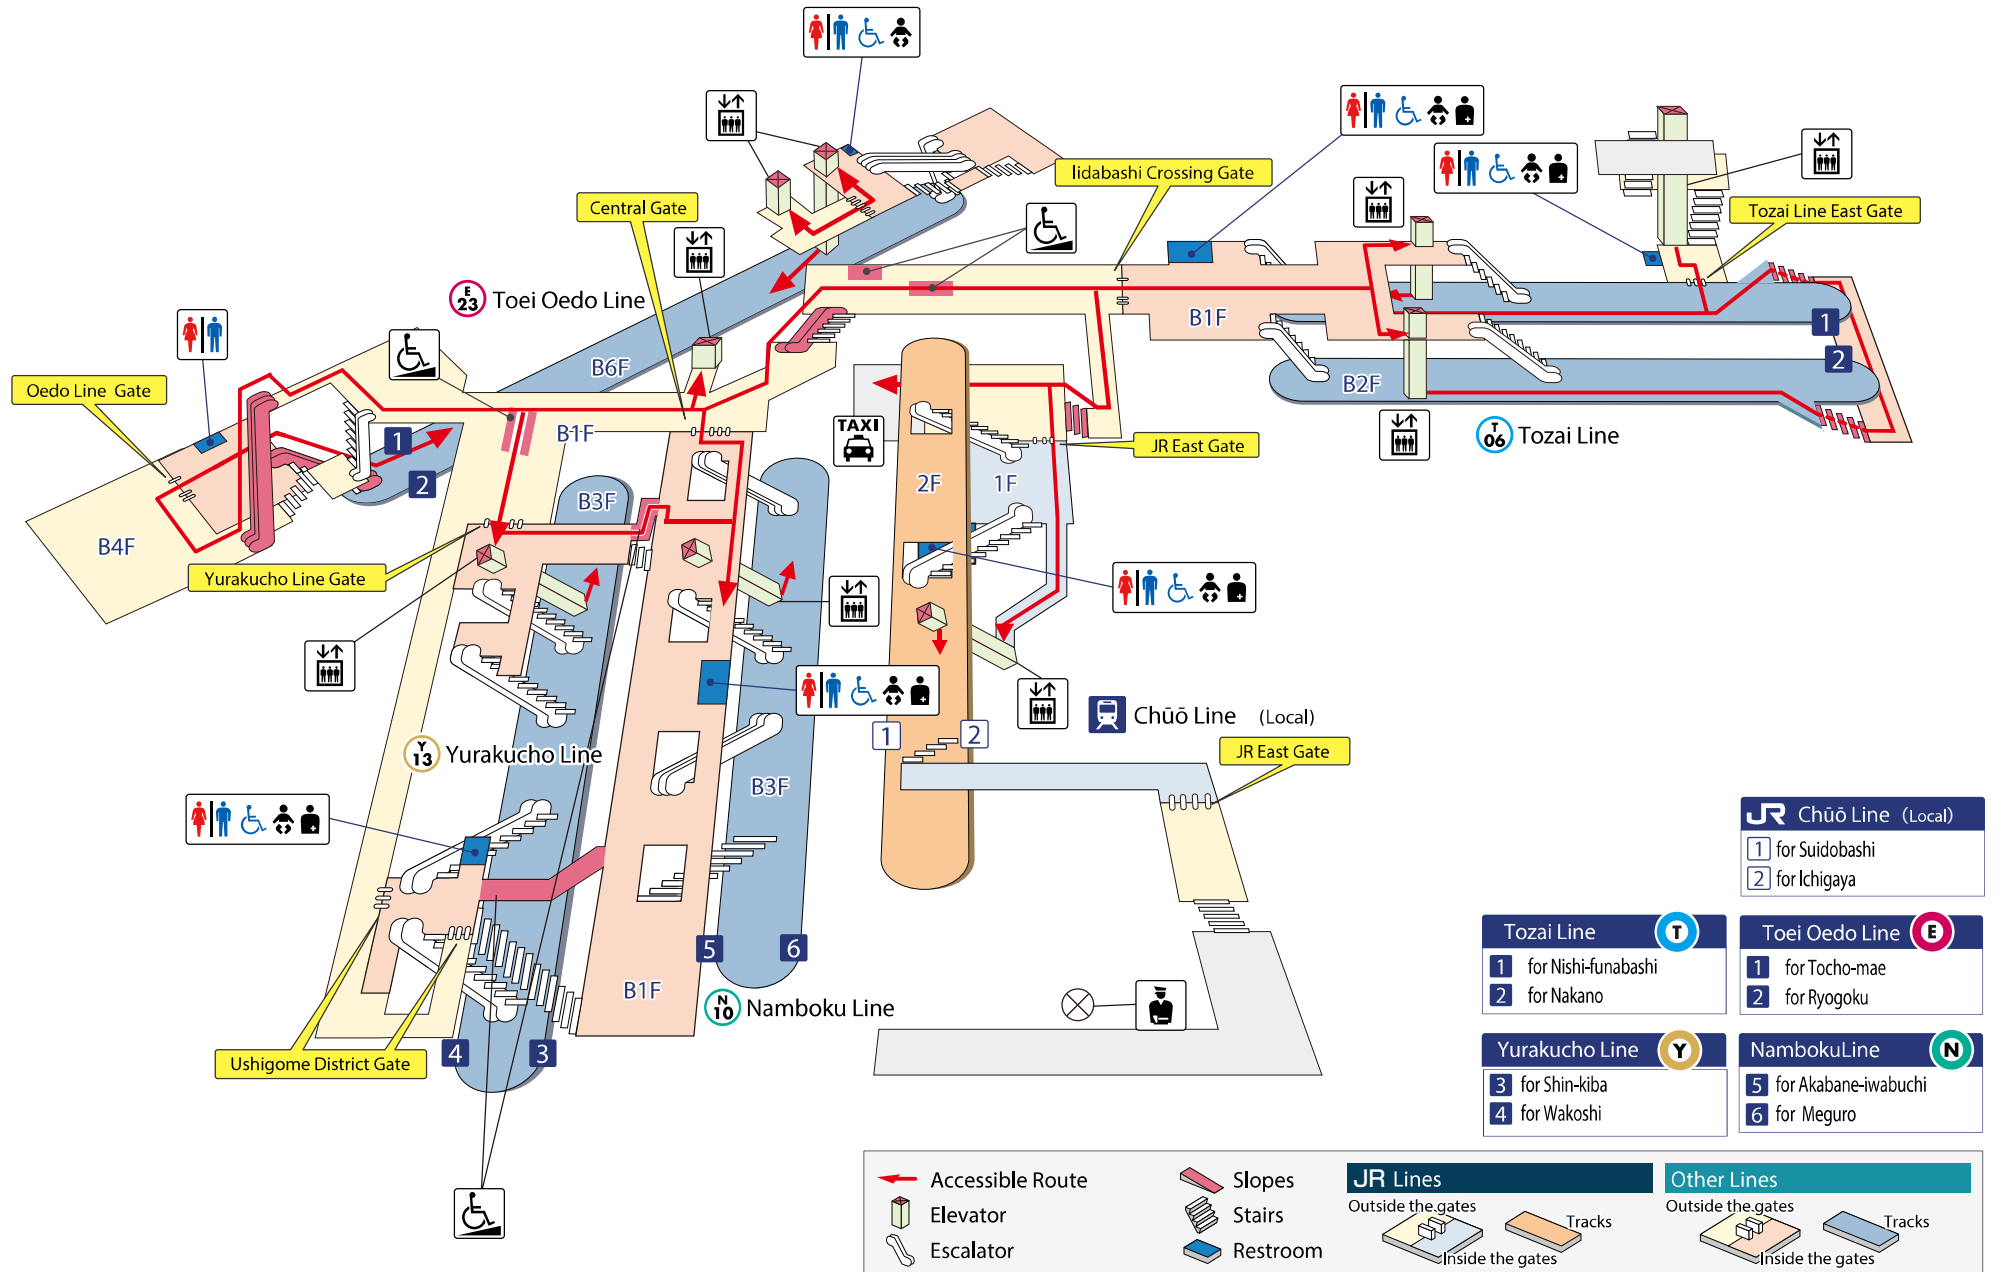

Iidabashi Station

JR Chūō Line (Local)

- 1 for Suidobashi
- 2 for Ichigaya

- ### Tozai Line (T)
- 1 for Nishi-funabashi
 - 2 for Nakano

- ### Toei Oedo Line (E)
- 1 for Tocho-mae
 - 2 for Ryogoku

- ### Yurakucho Line (Y)
- 3 for Shin-kiba
 - 4 for Wakoshi

- ### Namboku Line (N)
- 5 for Akabane-iwabuchi
 - 6 for Meguro

Accessible Route	Slopes	JR Lines	Other Lines
Elevator	Stairs	Outside the gates	Outside the gates
Escalator	Restroom	Inside the gates	Inside the gates